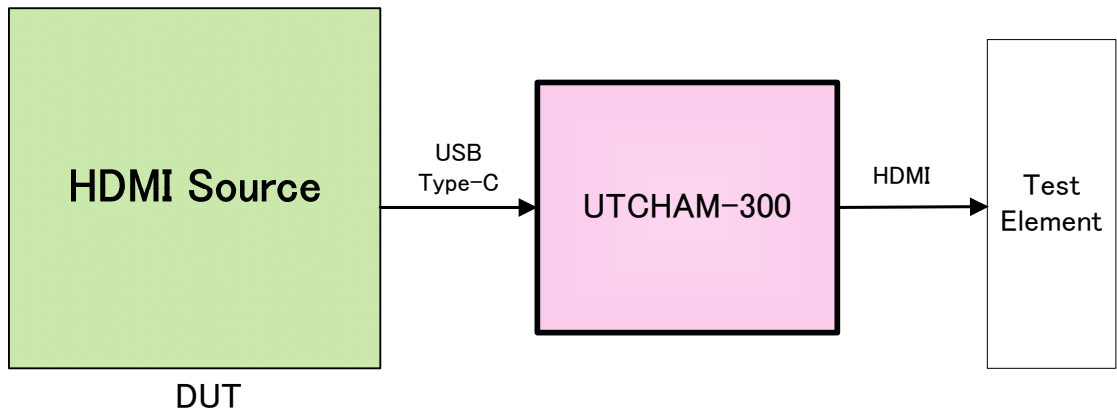

HDMI Alt Mode on USB Type-C Protocol Test tool

UTCHAM-300-1 (USB Type-C HDMI Alt Mode Reference Cable Adapter)

Note: UTCHAM-300-1 is successor and compatible with UTCHAM-300.

■ Overview

The UTCHAM-300-1 is the High-Definition Multimedia Interface (HDMI) Alt Mode on USB Type-C Protocol Test tool for USB Type-C of HDMI Source. This tool is used for EDID, HDMI protocol and HDCP protocol test .

■ Reference Design

The UTCHAM-300-1 has passed for Premium HDMI Cable Certification, and then this cable can be used for Reference Design of HDMI Cable Adapter specified in the HDMI 1.4b Alt Mode on USB Type-C Specification.

■ Connection Example

■ UTCHAM-300-1

UTCHAM-300-1 is Cable Adapter as USB Type-C to HDMI. UTCHAM-300-1 has HDMI and USB Type-C connector.

■ About Input / Output Description

Port	Description
USB Type-C	Input HDMI Alt Mode on USB Type-C
HDMI	Output HDMI signal