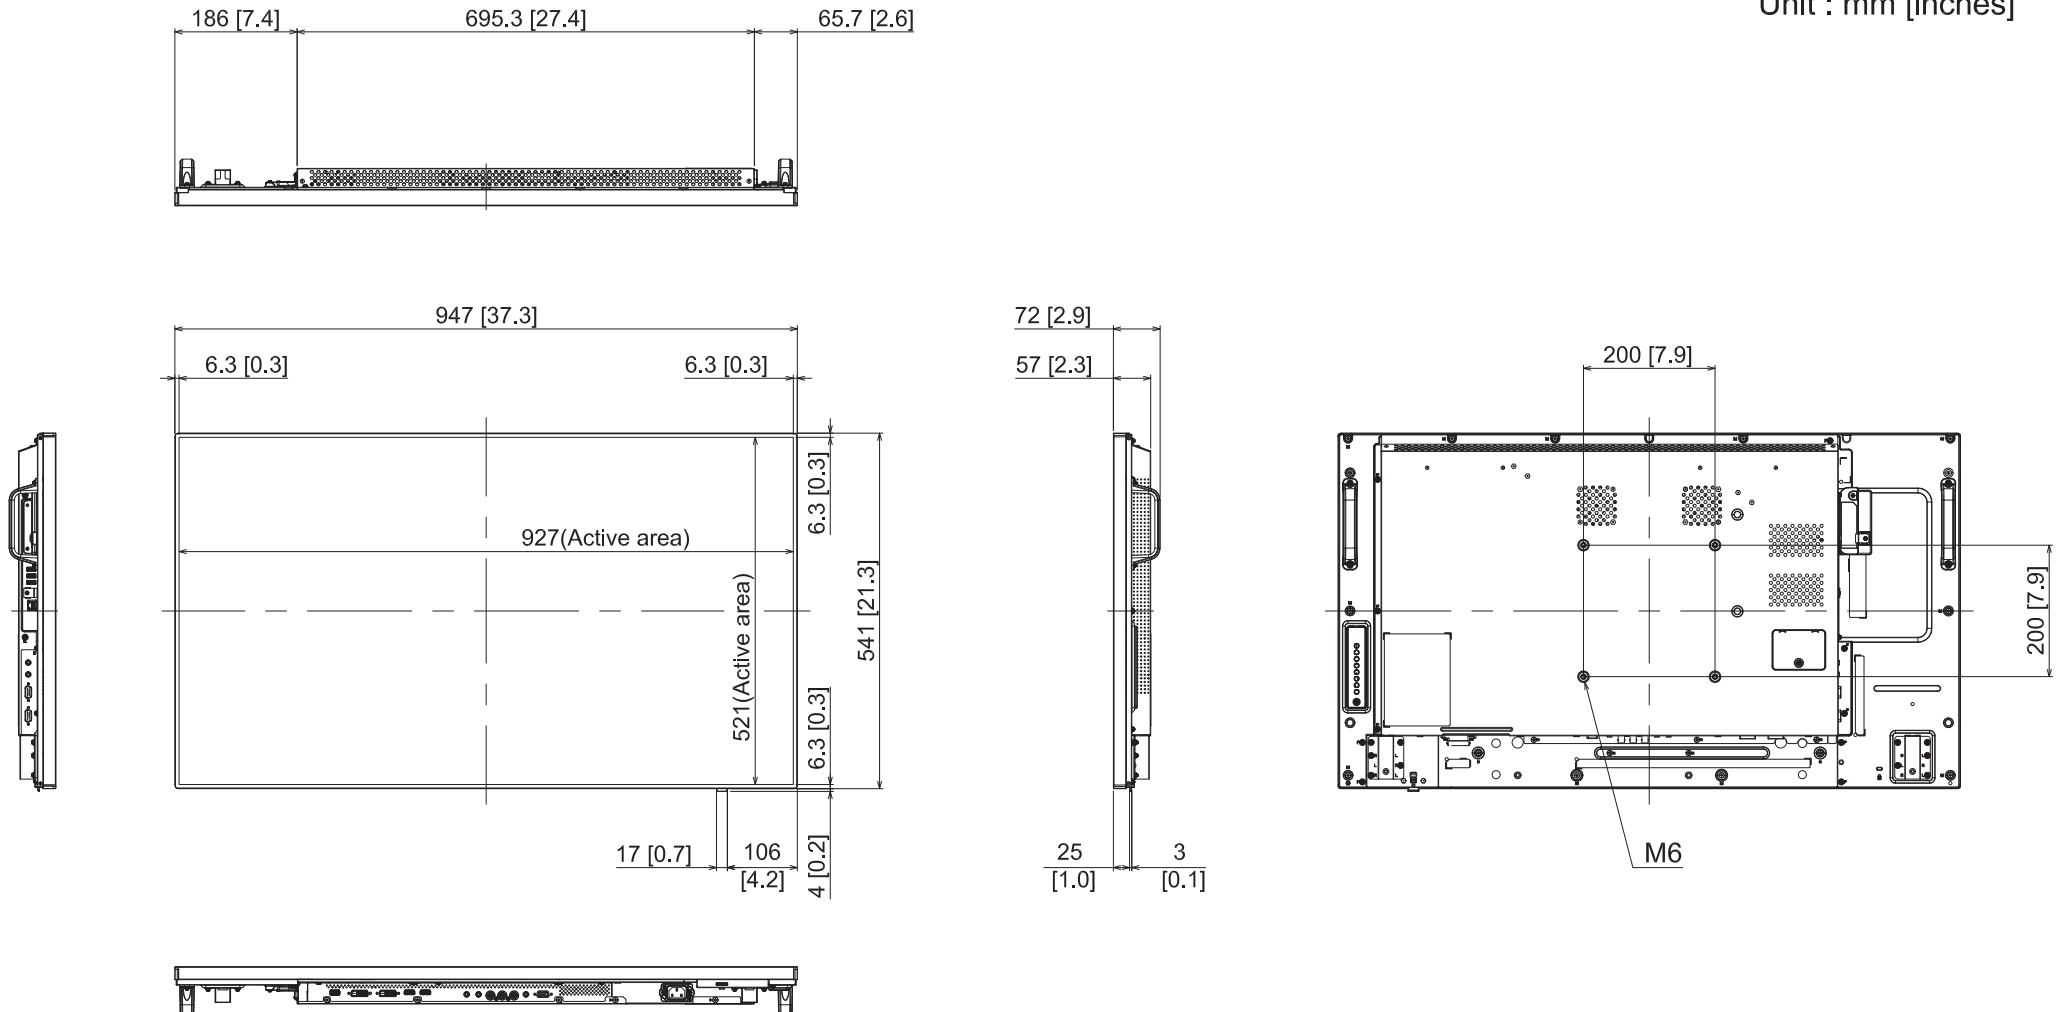

# 42-inch FULL HD LCD Display TH-42AF1

19-JANUARY-2016

Unit : mm [inches]

Design and specification subject to change without notice.