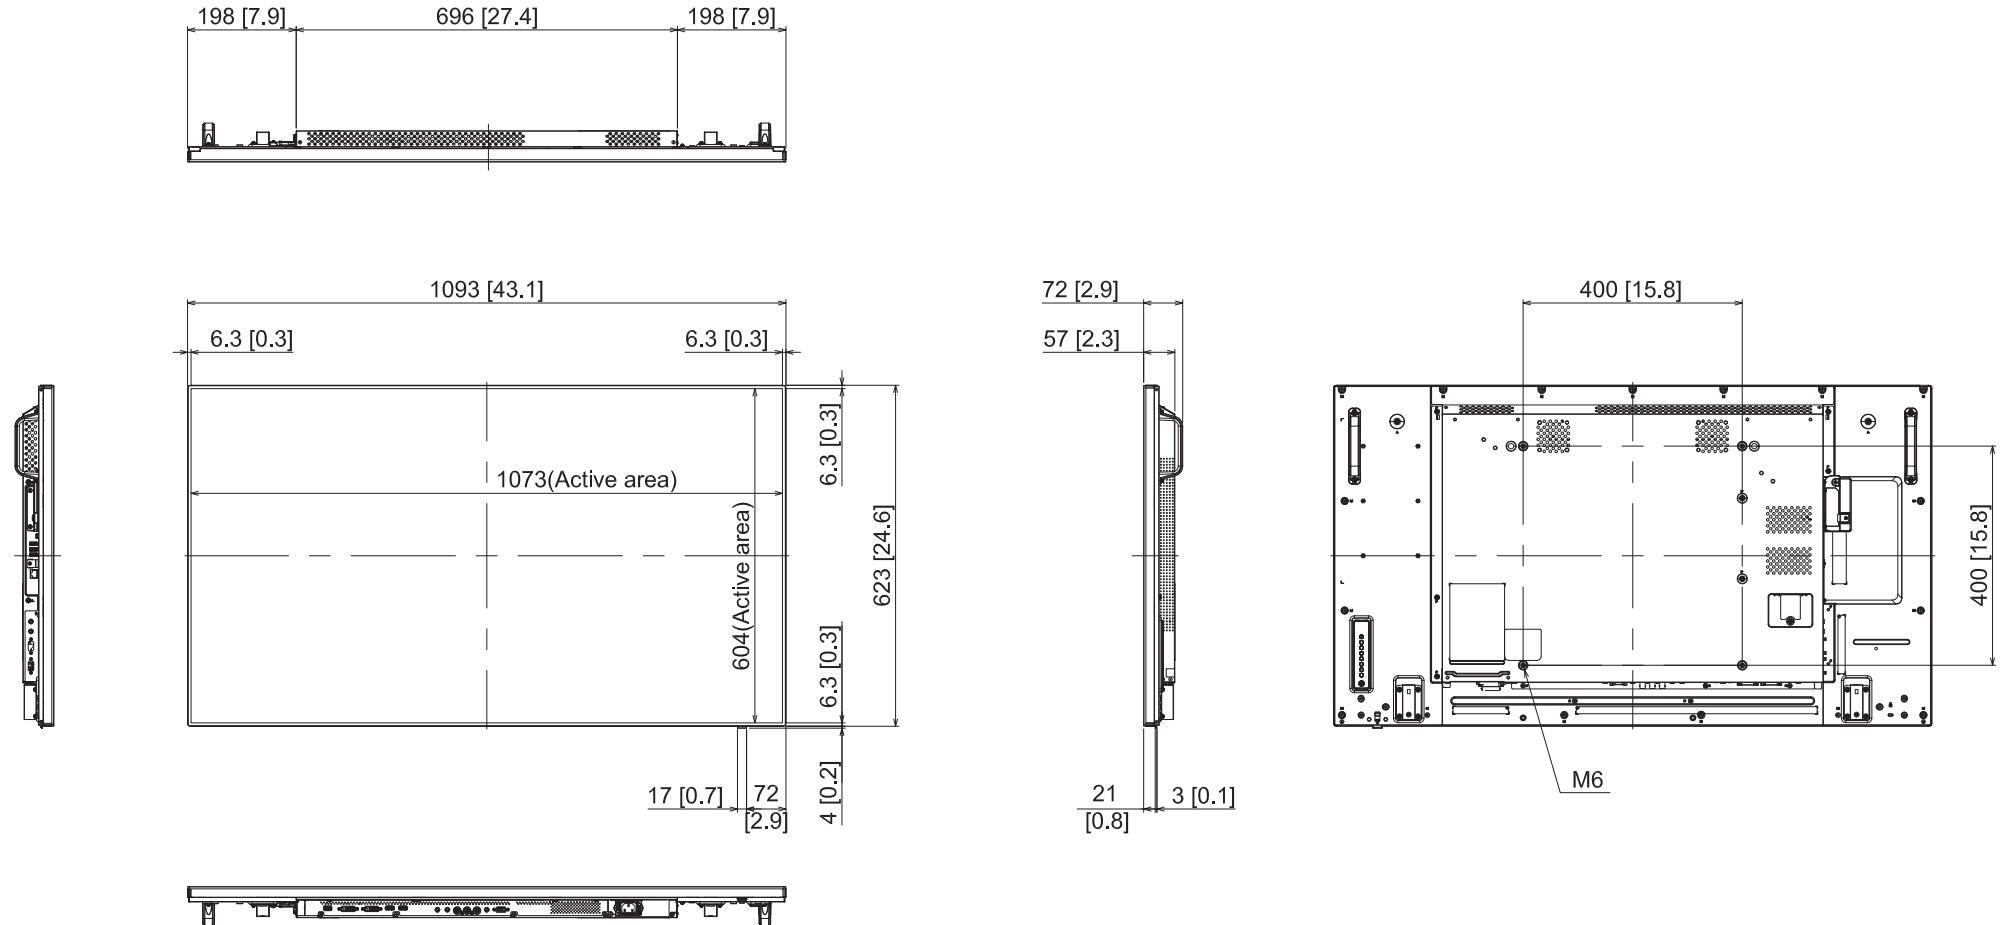

49-inch FULL HD LCD Display TH-49AF1

19-JANUARY-2016

Unit : mm [inches]

Design and specification subject to change without notice.