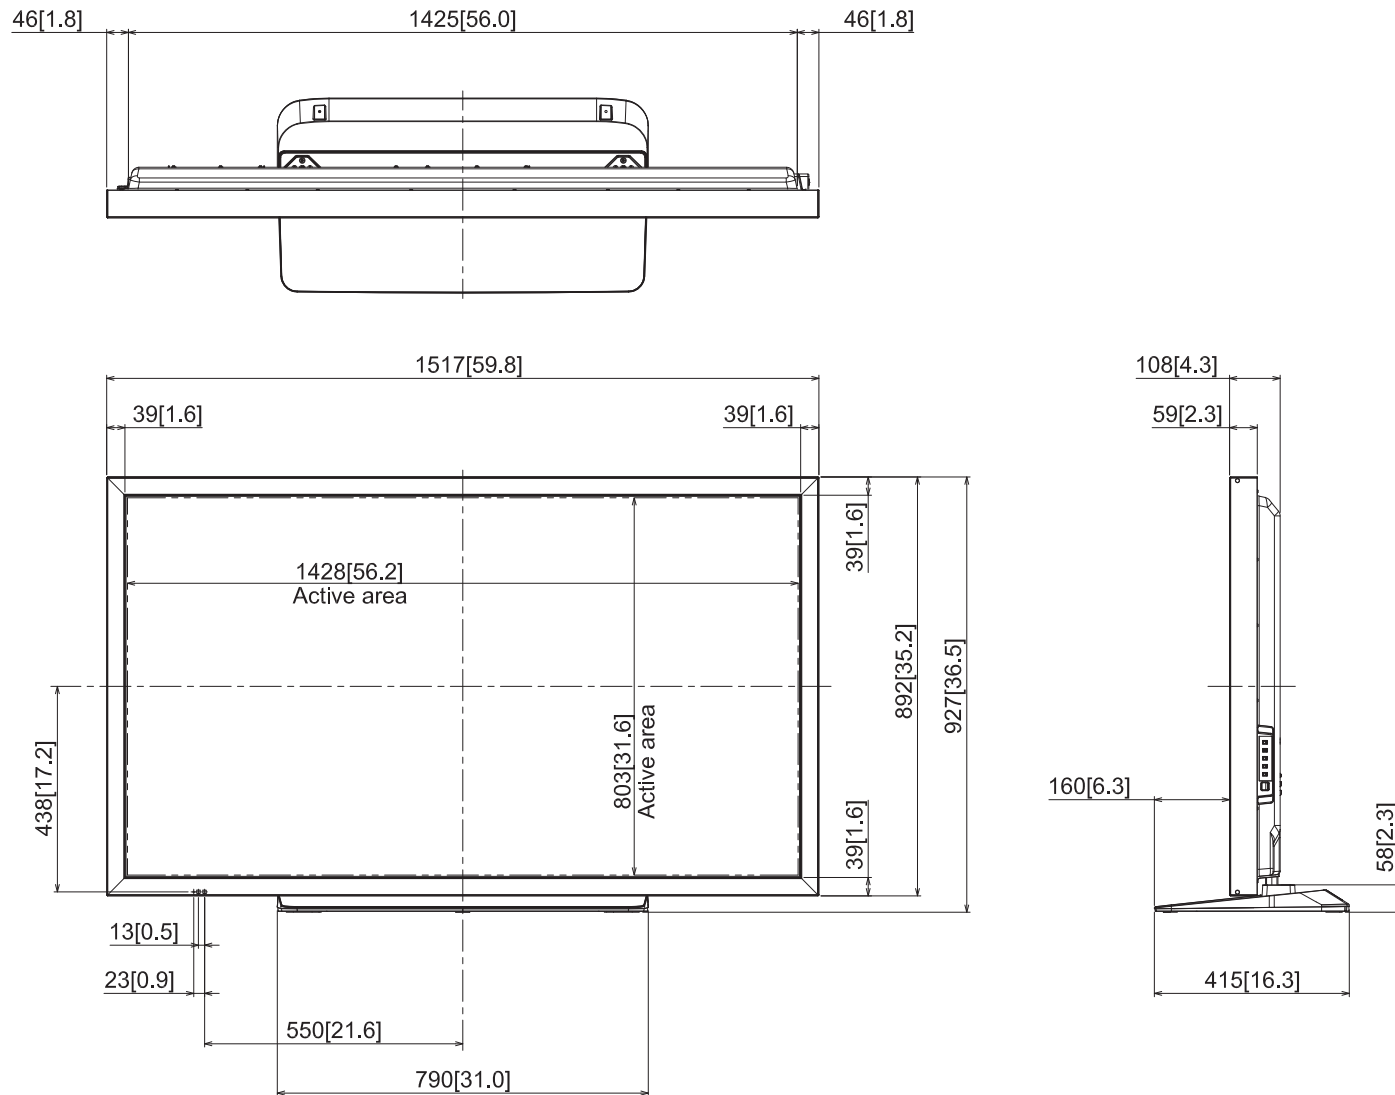

65-inch Touch Screen LCD Display with Pedestal

TH-65BF1 + TY-ST65P20

23-March-2016

Unit : mm [inches]

Design and specification subject to change without notice.