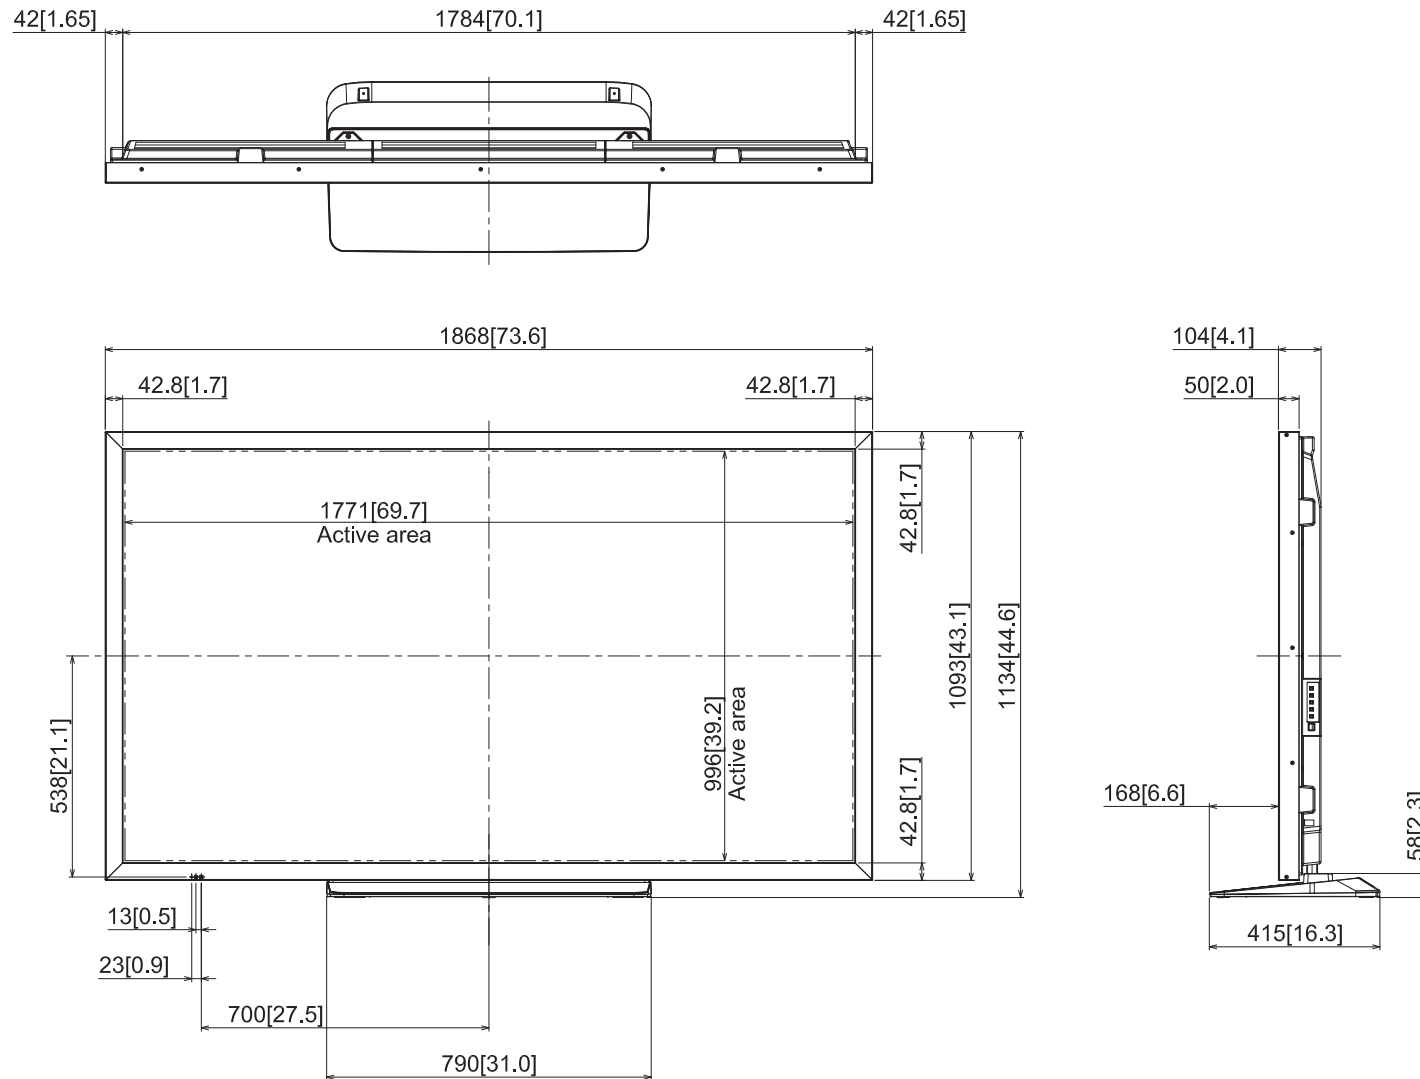

# 80-inch Touch Screen LCD Display with Pedestal

## TH-80BF1 + TY-ST65P20

29-March-2016

Unit : mm [inches]

Design and specification subject to change without notice.