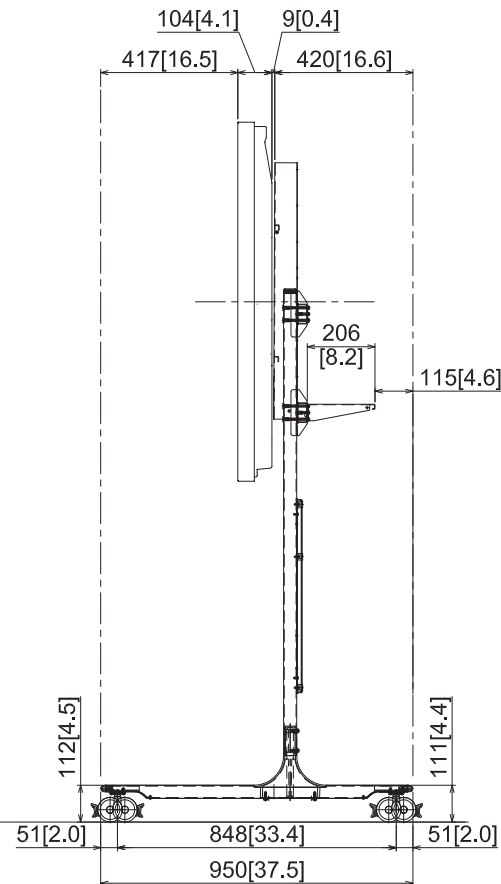

# 80-inch Touch Screen LCD Display with Mobile Stand

29-March-2016

Unit : mm [inches]

## TH-80BF1+TY-ST80LF70

Distance from the floor surface

	①	②	③	④	⑤
(1). Display Center	1142 [44.9]	1252 [49.3]	1362 [53.6]	1472 [58.0]	1582 [62.3]
(2). Display Bottom	596 [23.5]	706 [27.8]	816 [32.2]	926 [36.5]	1036 [40.8]
(3). Display Top	1688 [66.5]	1798 [70.8]	1908 [75.2]	2018 [79.5]	2128 [83.8]