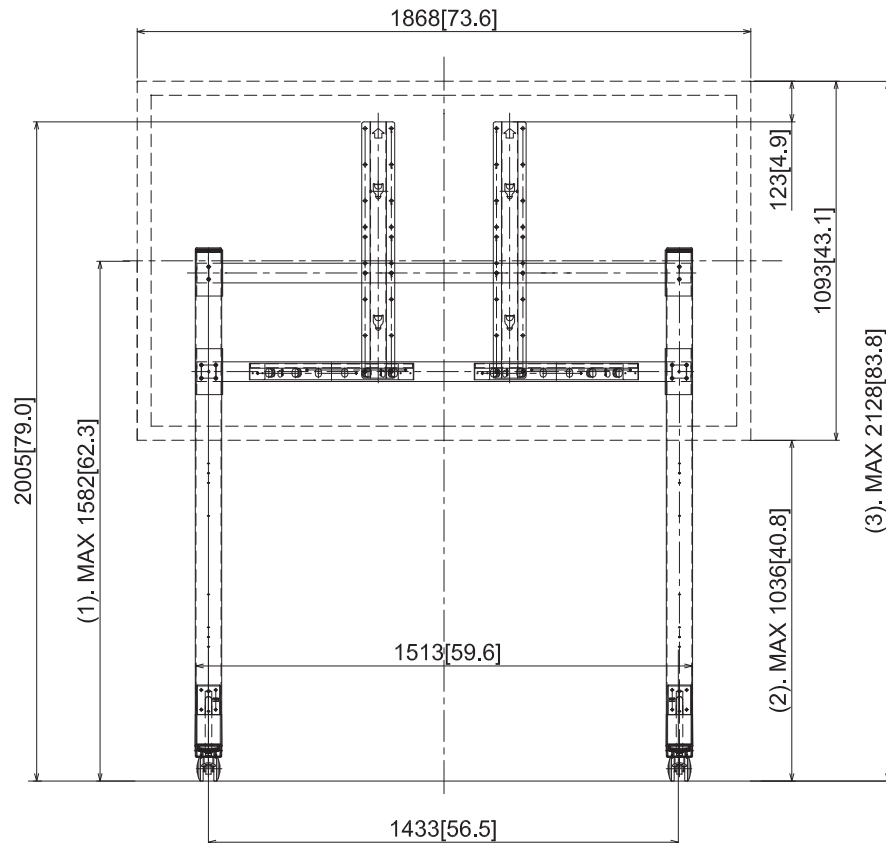

# 80-inch Touch Screen LCD Display with Mobile Stand

29-March-2016

Unit : mm [inches]

## TH-80BF1+TY-ST80LF70

Distance from the floor surface

	①	②	③	④	⑤
(1). Display Center	1142 [44.9]	1252 [49.3]	1362 [53.6]	1472 [58.0]	1582 [62.3]
(2). Display Bottom	596 [23.5]	706 [27.8]	816 [32.2]	926 [36.5]	1036 [40.8]
(3). Display Top	1688 [66.5]	1798 [70.8]	1908 [75.2]	2018 [79.5]	2128 [83.8]