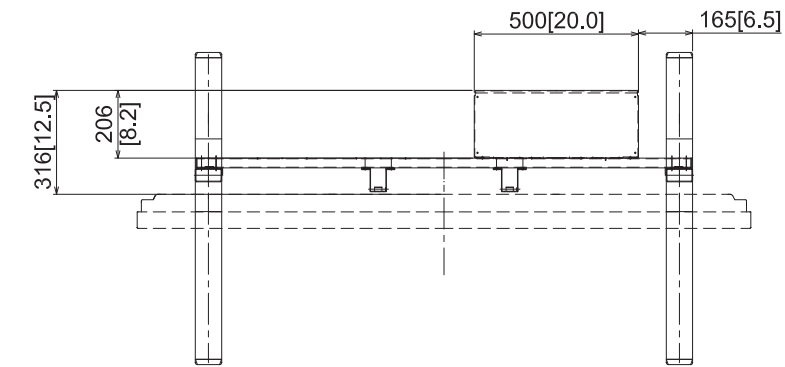

# 80-inch Touch Screen LCD Display with Mobile Stand

29-March-2016

Unit : mm [inches]

## TH-80BF1+TY-ST80LF70

Distance from the floor surface

	①	②	③	④	⑤
(1). Display Center	1142 [44.9]	1252 [49.3]	1362 [53.6]	1472 [58.0]	1582 [62.3]
(2). Display Bottom	596 [23.5]	706 [27.8]	816 [32.2]	926 [36.5]	1036 [40.8]
(3). Display Top	1688 [66.5]	1798 [70.8]	1908 [75.2]	2018 [79.5]	2128 [83.8]