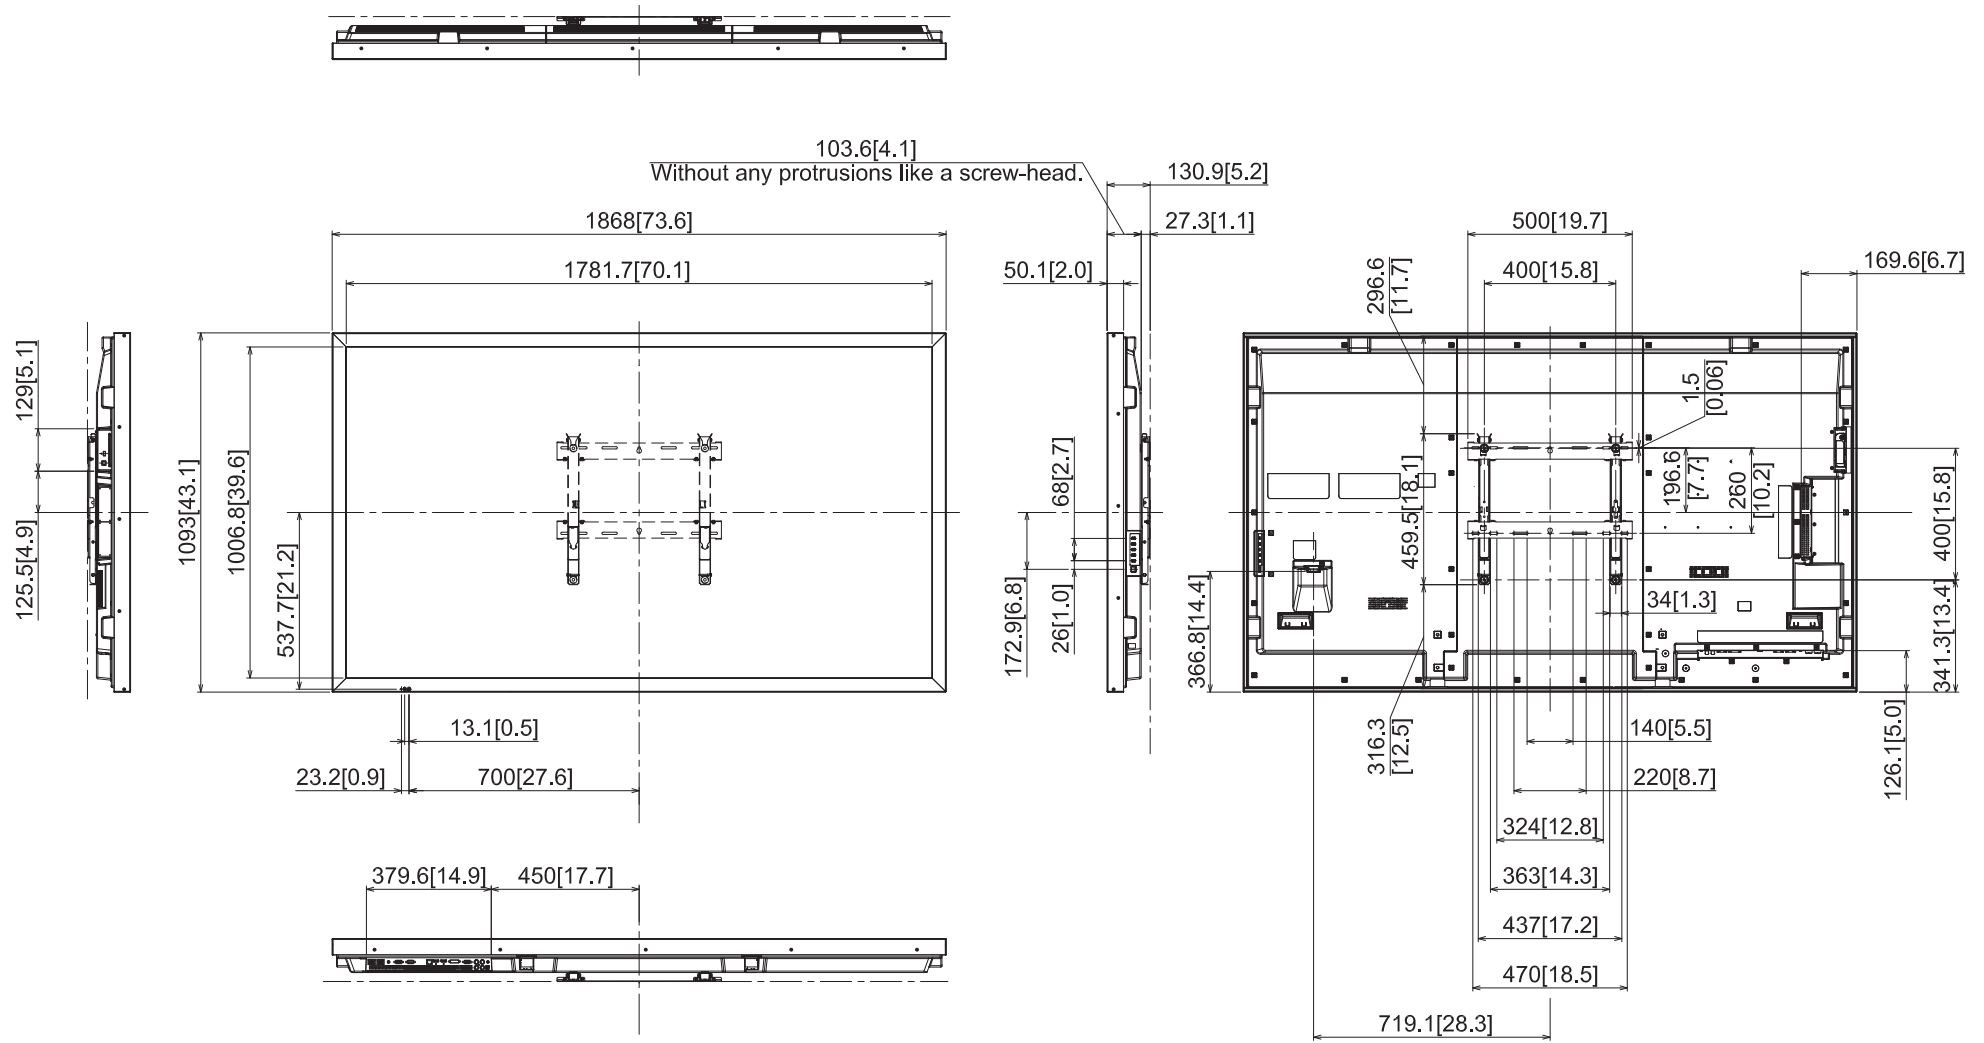

# 80-inch Touch Screen LCD Display with Wall-Hanging Bracket

29-March-2016

Unit : mm [inches]

## TH-80BF1+TY-WK70PV50

Design and specification subject to change without notice.