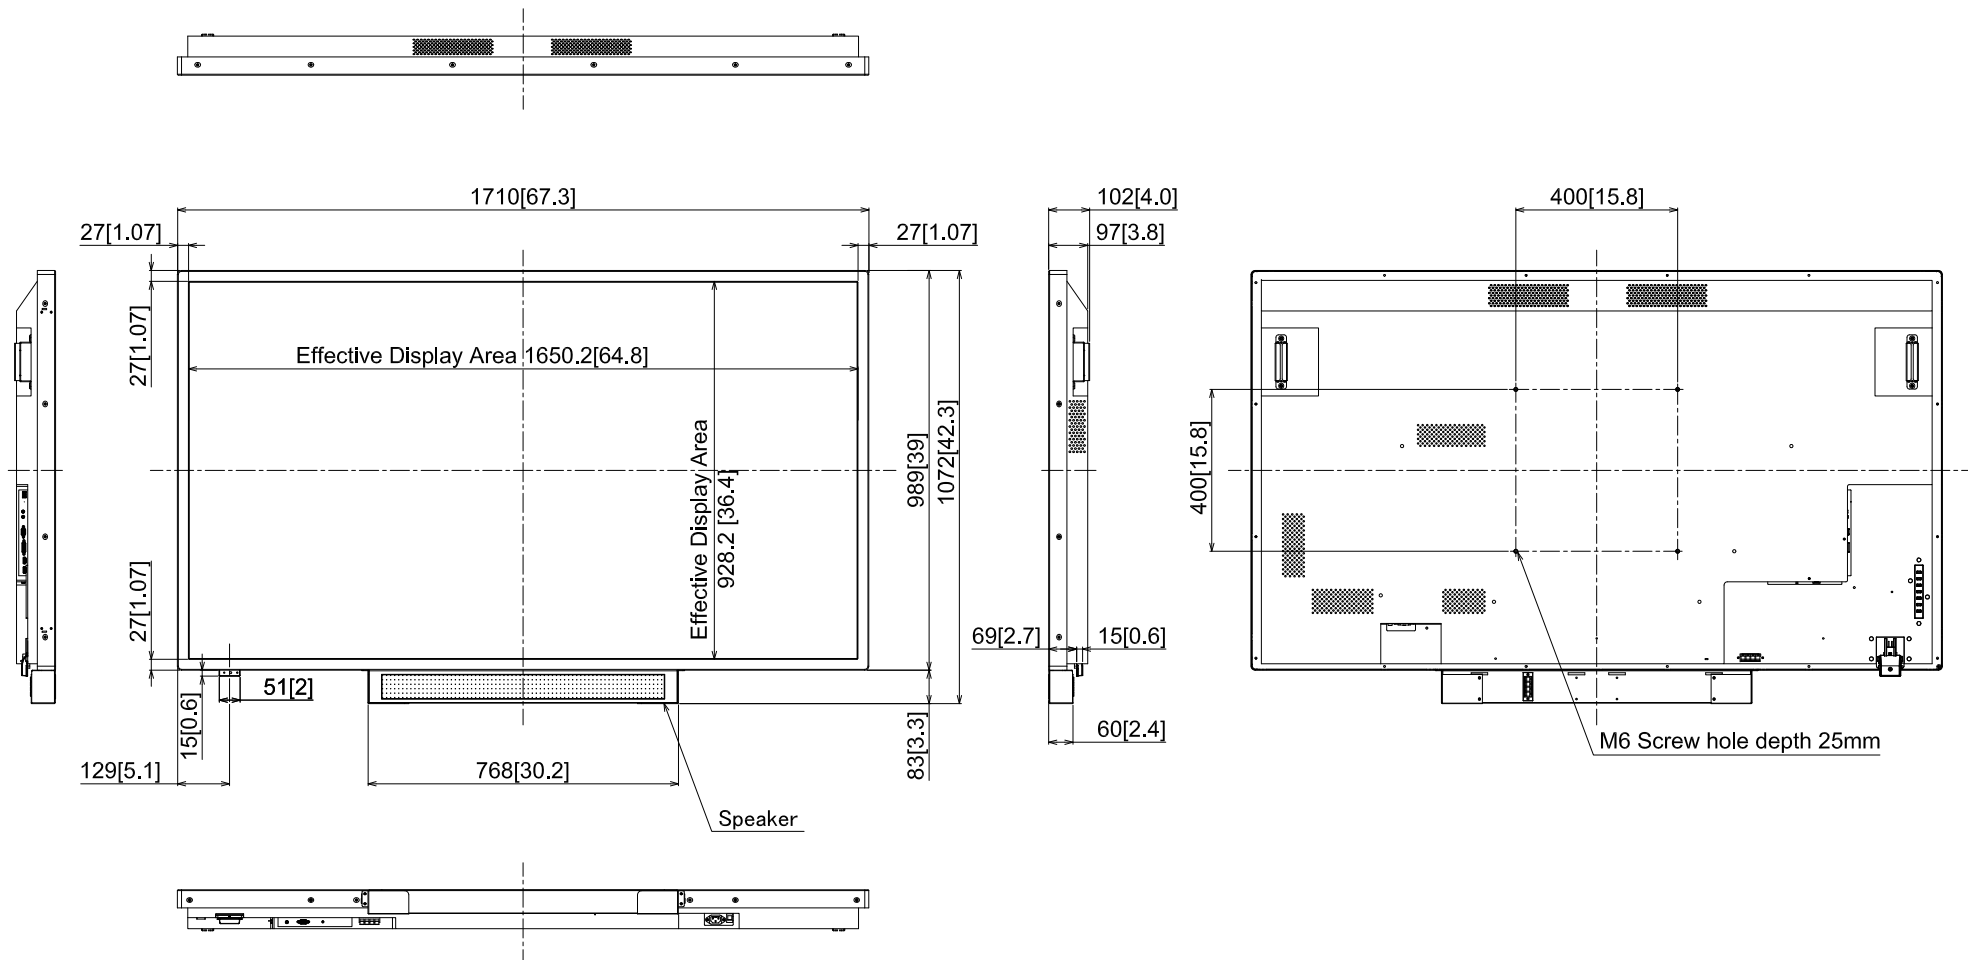

75-inch Class Touch Screen LCD Display(Landscape)

11-July-2017
Unit : mm [inches]

TH-75BQE1/TH-75BFE1

Design and specification subject to change without notice.