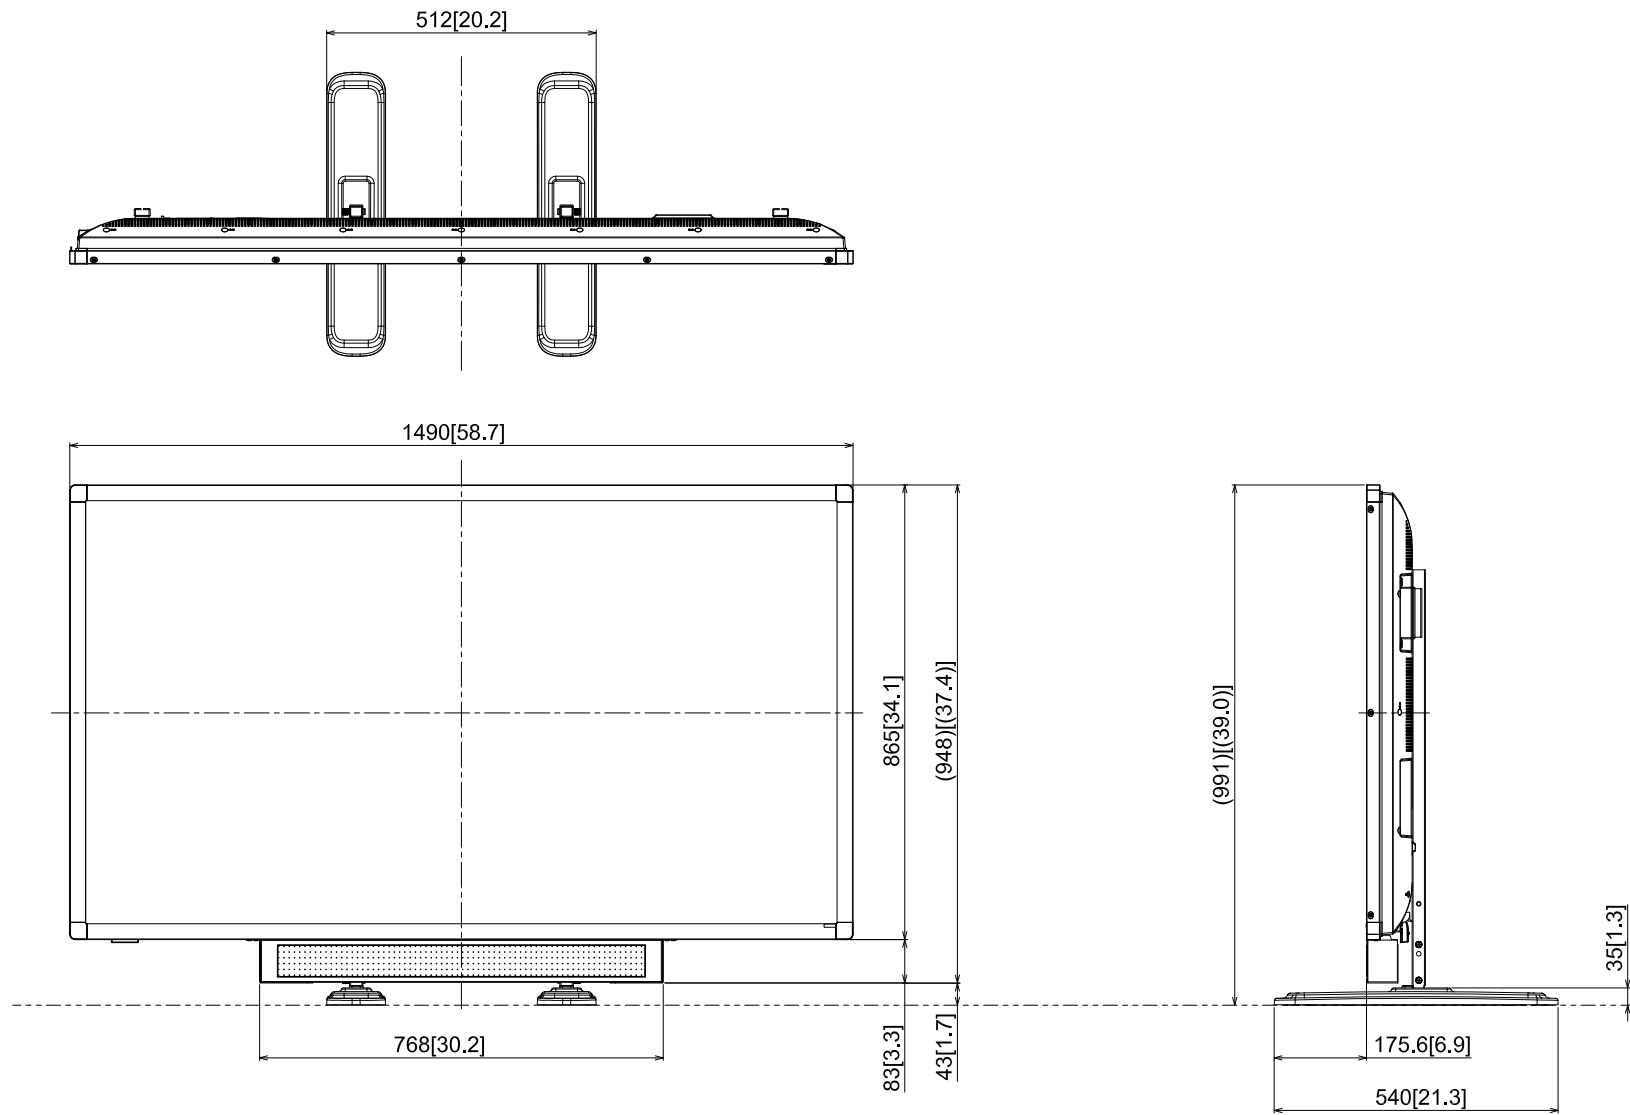

65-inch Class Touch Screen LCD Display with Pedestal Stand

10-May-2017
Unit : mm [inches]

TH-65BFE1+TY-ST75PE9

Design and specification subject to change without notice.