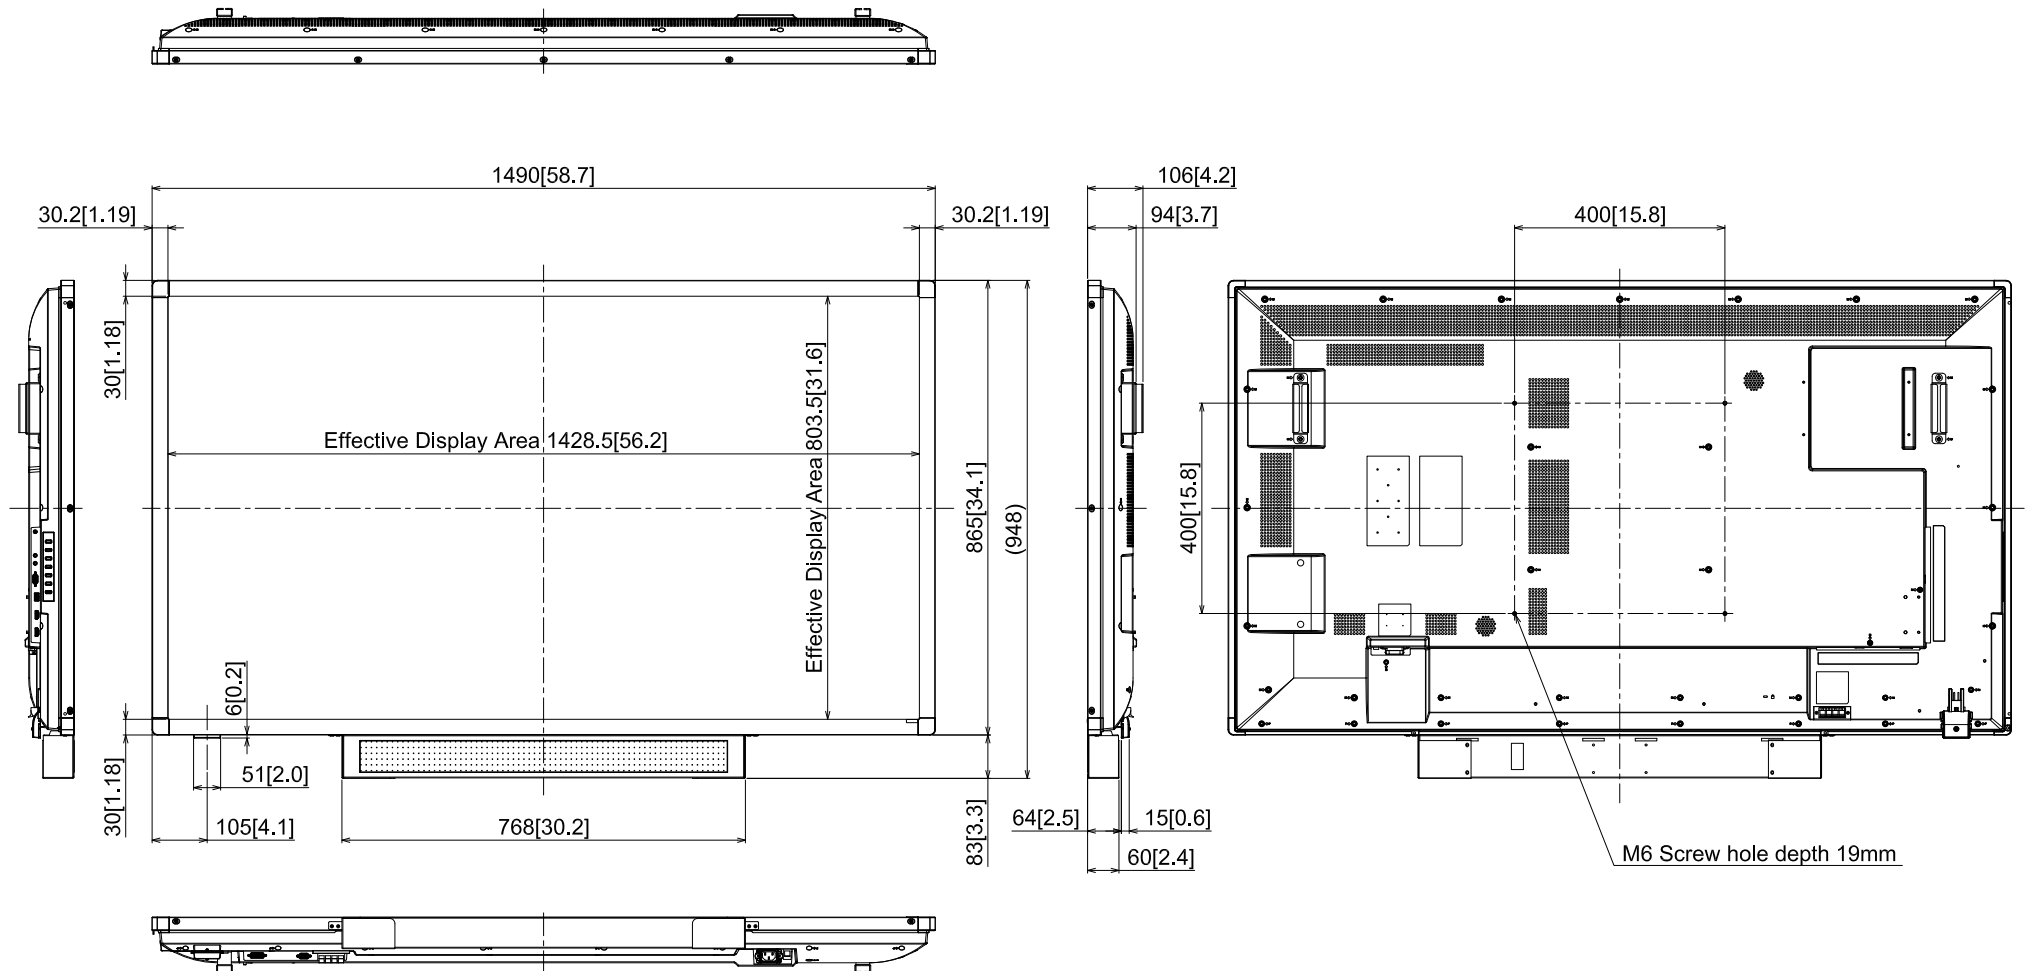

65-inch Class Touch Screen LCD Display

TH-65BFE1

10-May-2017
Unit : mm [inches]

Design and specification subject to change without notice.