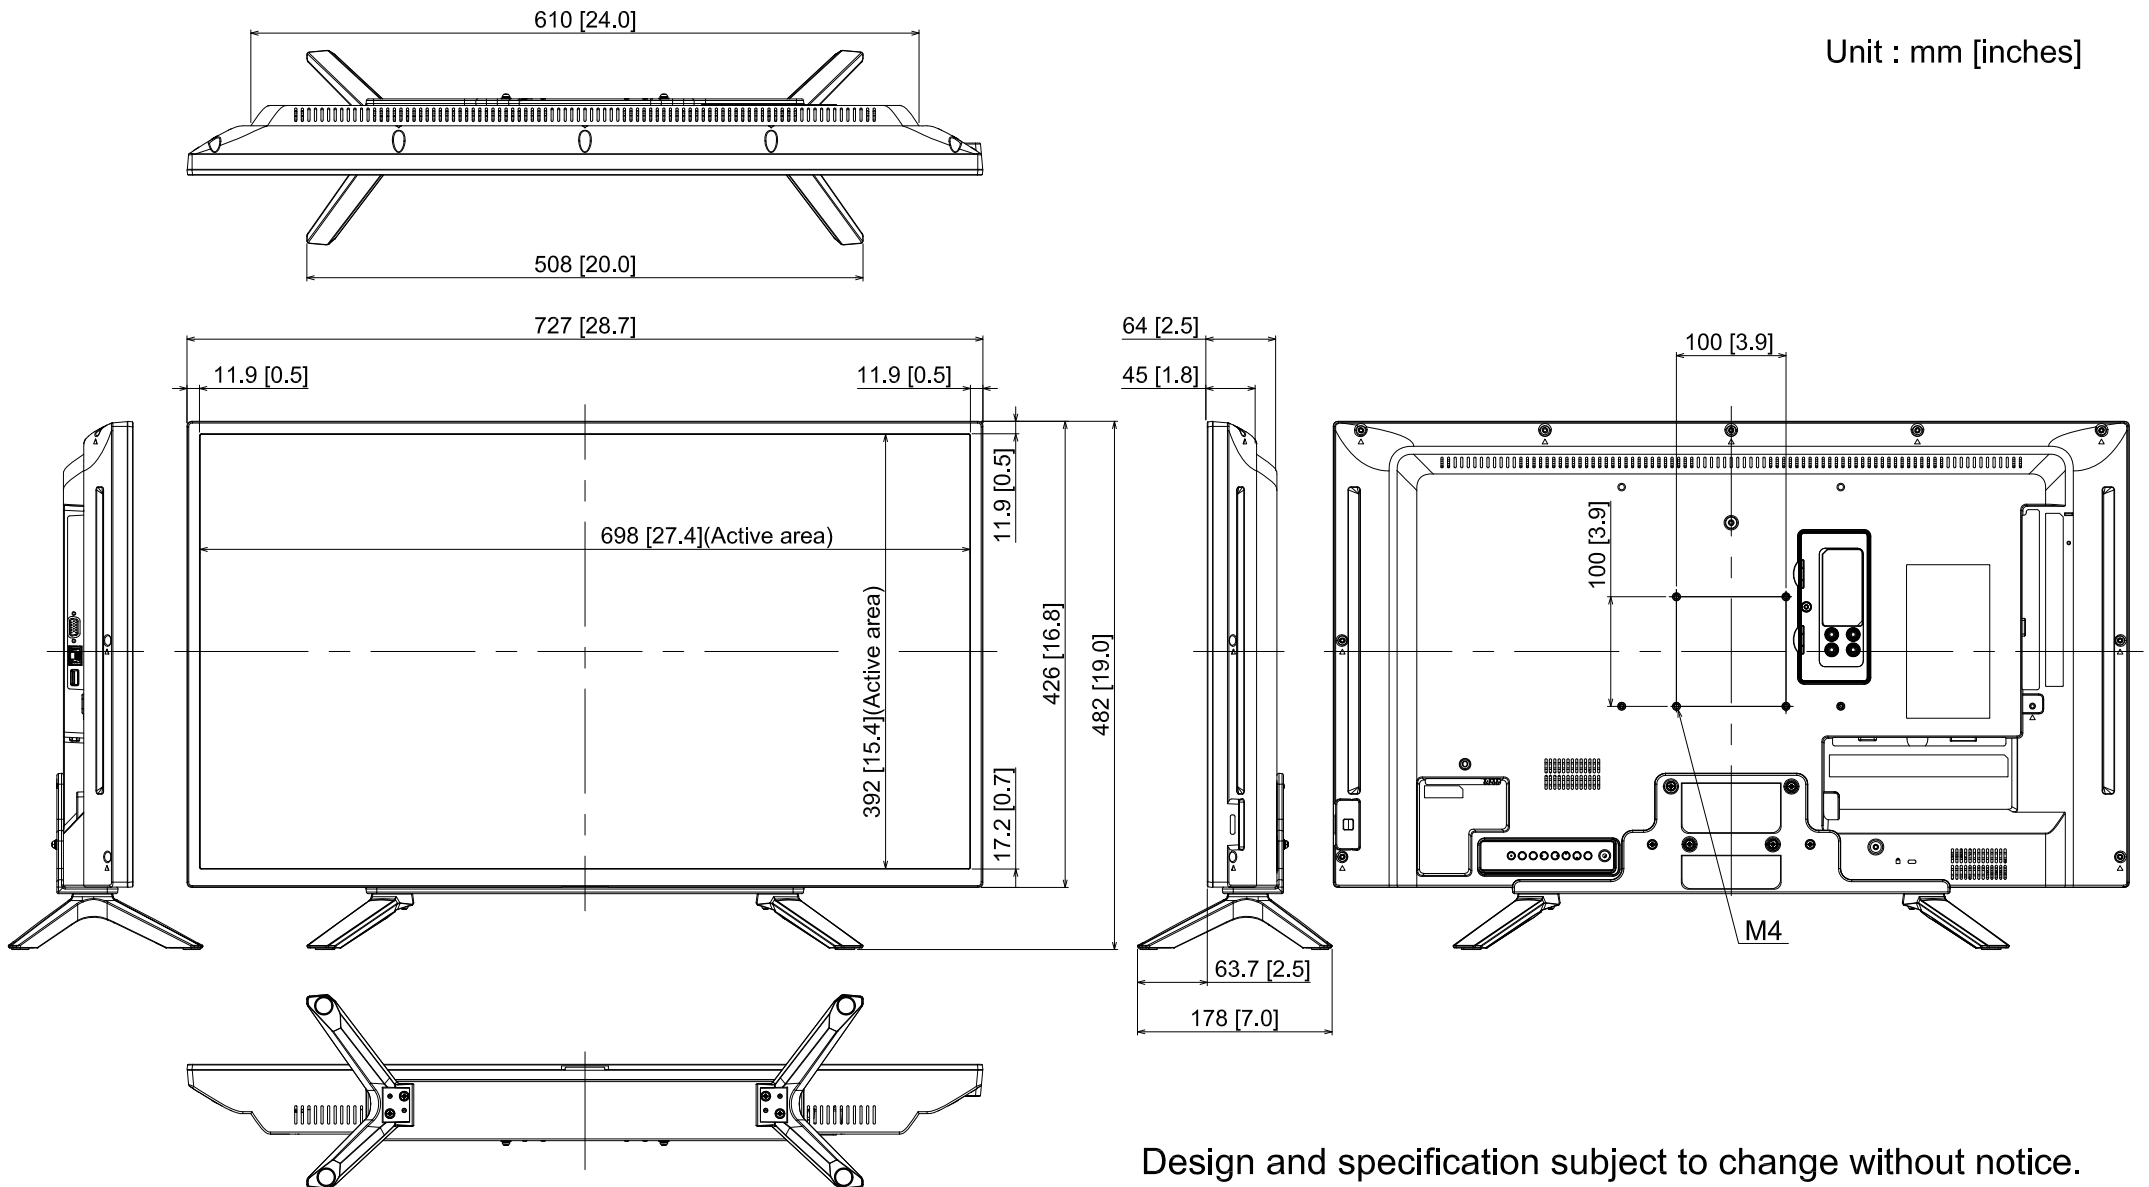

# 32-inch FULL HD LCD Display with Pedestal TH-32EF1+TY-ST32PE1

12-MAY-2016

Unit : mm [inches]

Design and specification subject to change without notice.