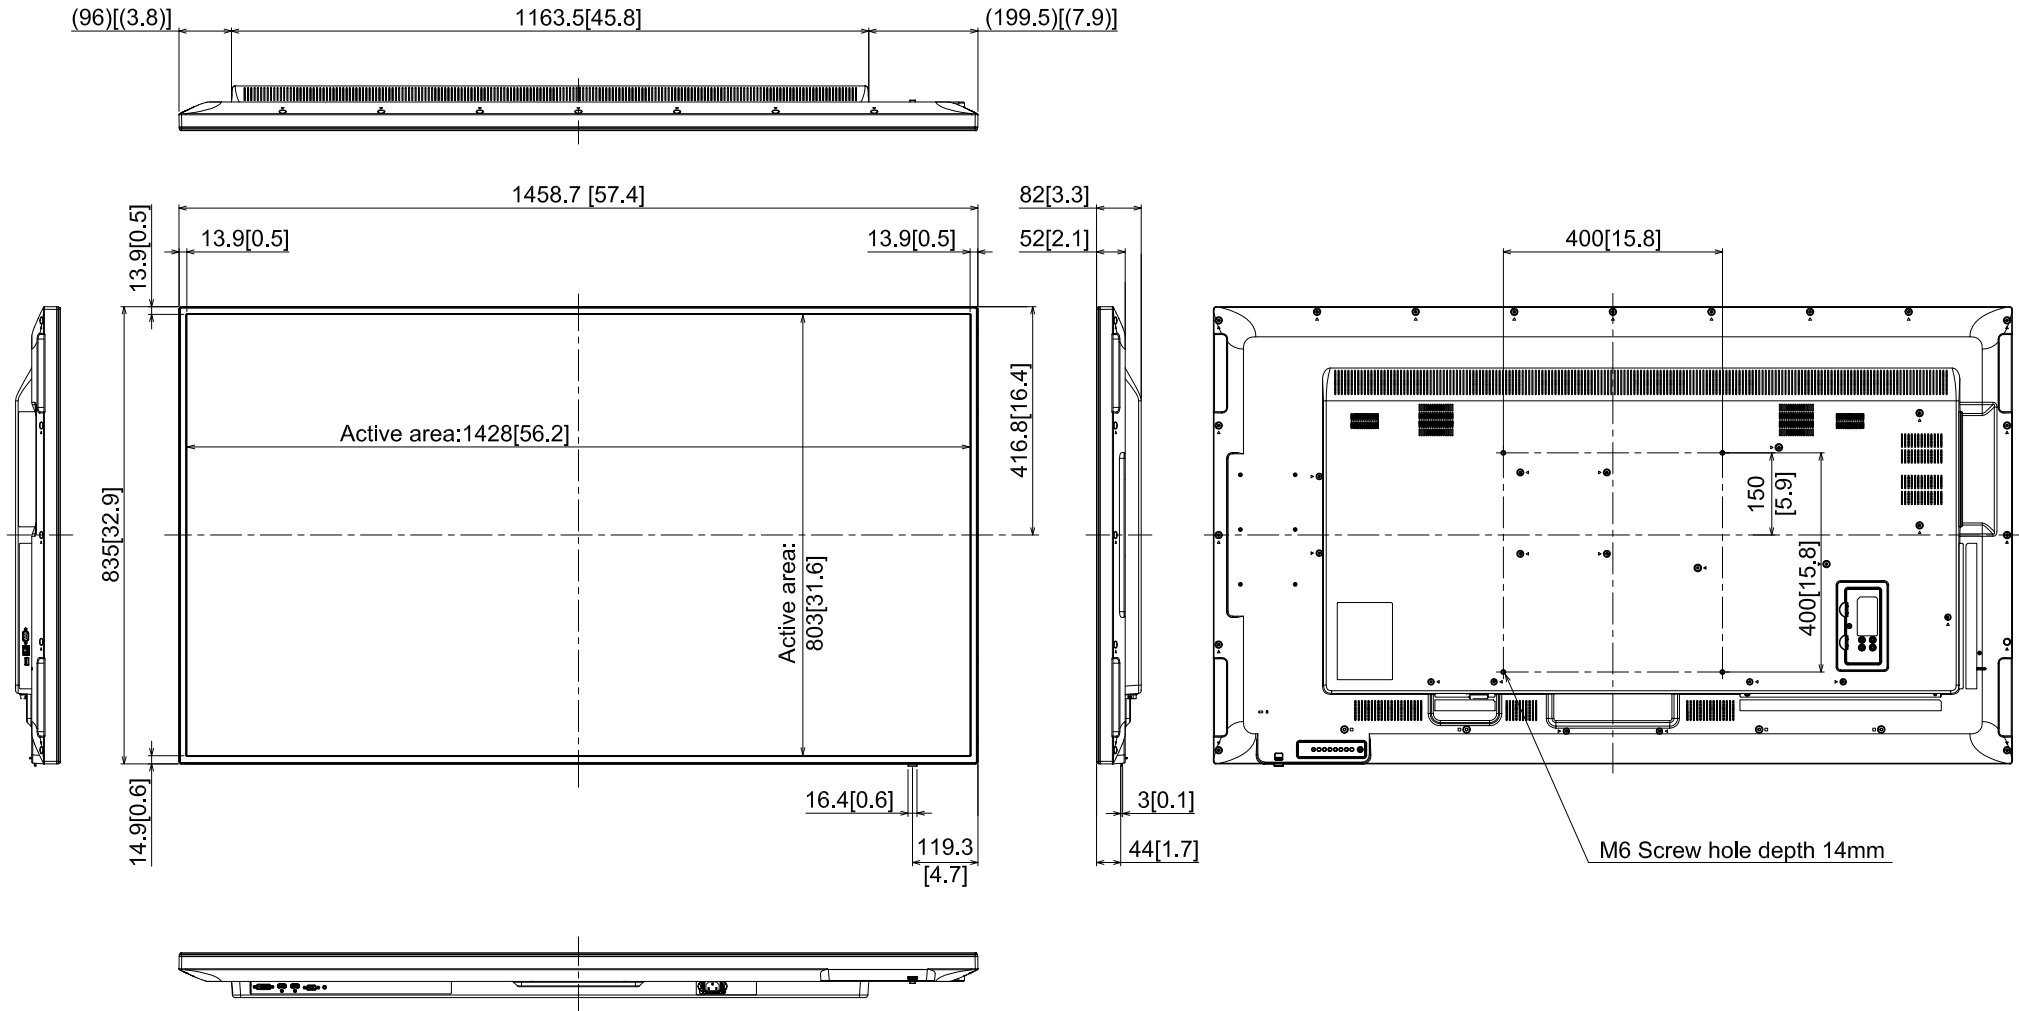

65-inch Class Full HD LCD Display

TH-65EF1

20-January-2017
Unit : mm [inches]

Design and specification subject to change without notice.