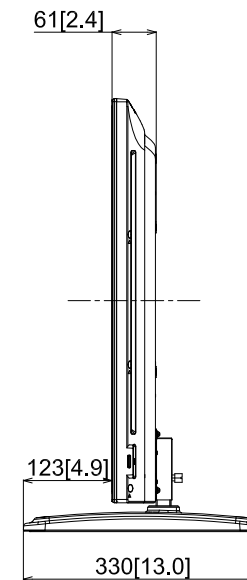

43-inch Class 4K UHD LCD Display With Pedestal Stand

19-September-2018
Unit : mm [inches]

TH-43EQ1 + TY-ST43PE8

Design and specification subject to change without notice.