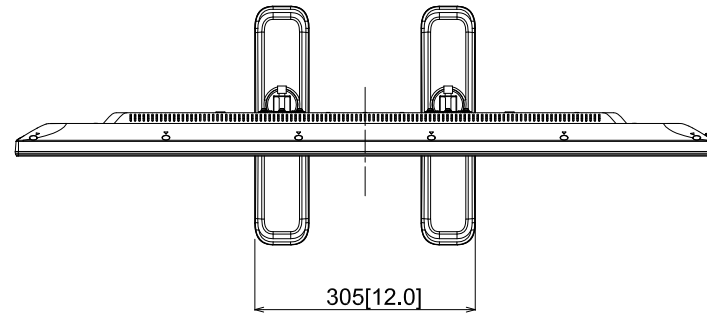

43-inch Class 4K UHD LCD Display With Pedestal Stand

19-September-2018
Unit : mm [inches]

TH-43EQ1 + TY-ST43PE8

Design and specification subject to change without notice.