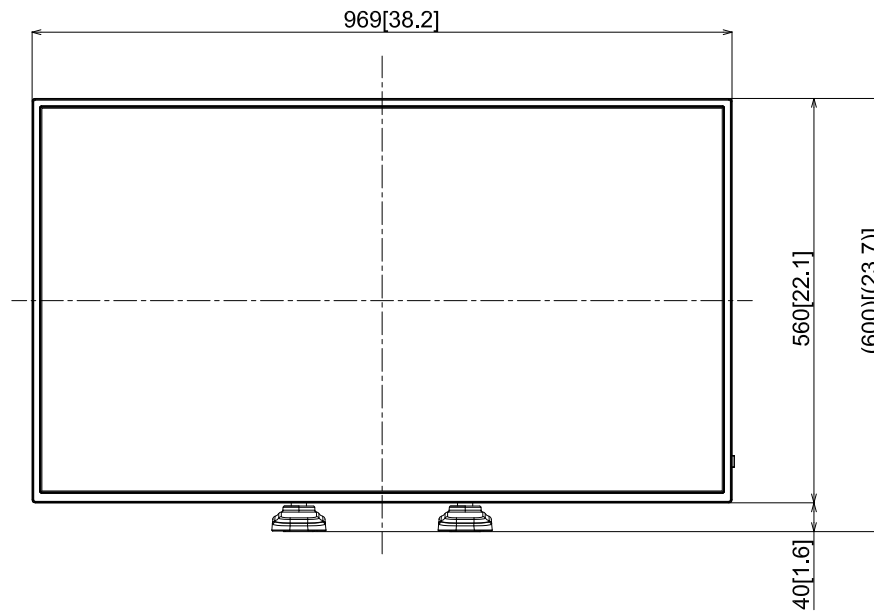

43-inch Class 4K UHD LCD Display With Pedestal Stand

19-September-2018
Unit : mm [inches]

TH-43EQ1 + TY-ST43PE8

Design and specification subject to change without notice.