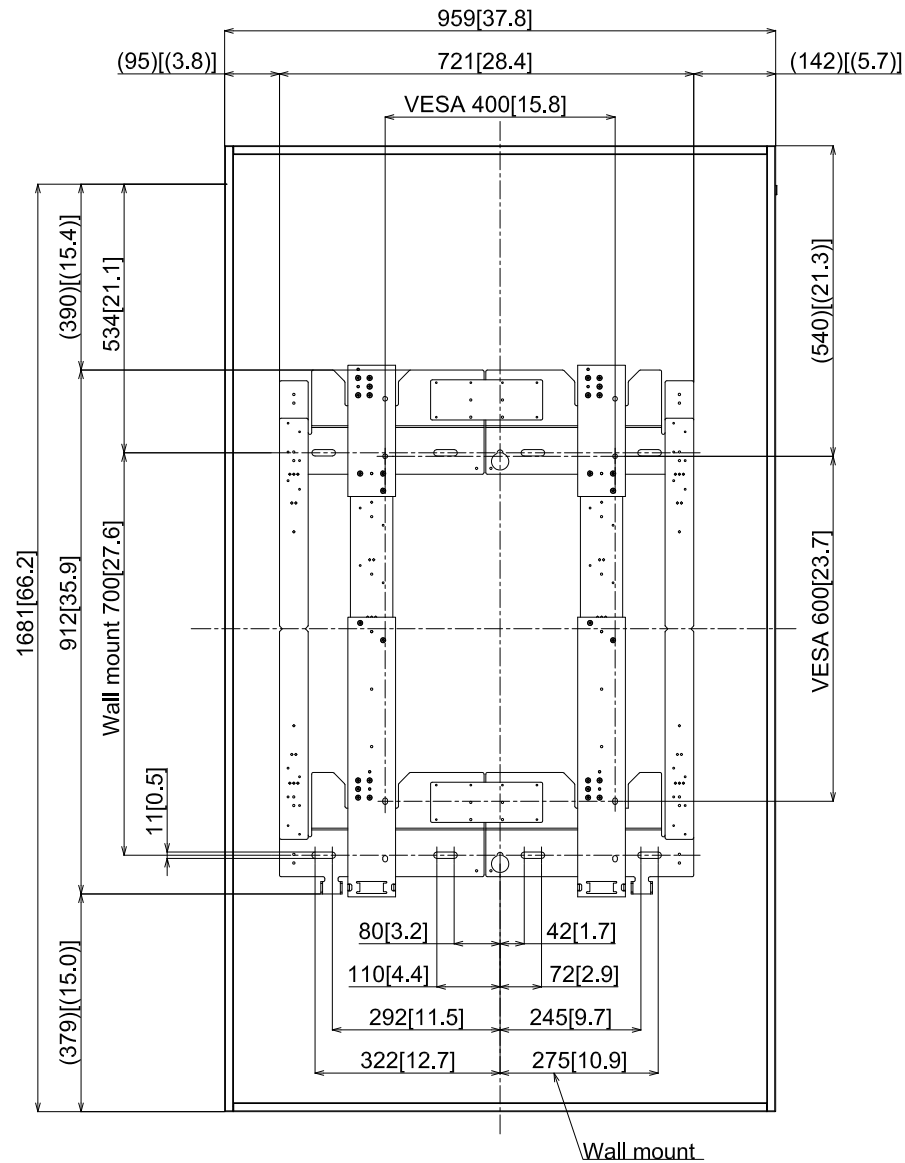

75-inch Class 4K UHD LCD Display with Wall mounting bracket (Horizontal)

10-December-2018

Unit : mm [inches]

TH-75EQ1+TY-WK98PV1 (VESA 600×400)

Design and specification subject to change without notice.

75-inch Class 4K UHD LCD Display with Wall mounting bracket (Vertical)

10-December-2018
Unit : mm [inches]

TH-75EQ1+TY-WK98PV1 (VESA 400×600)

Design and specification subject to change without notice.