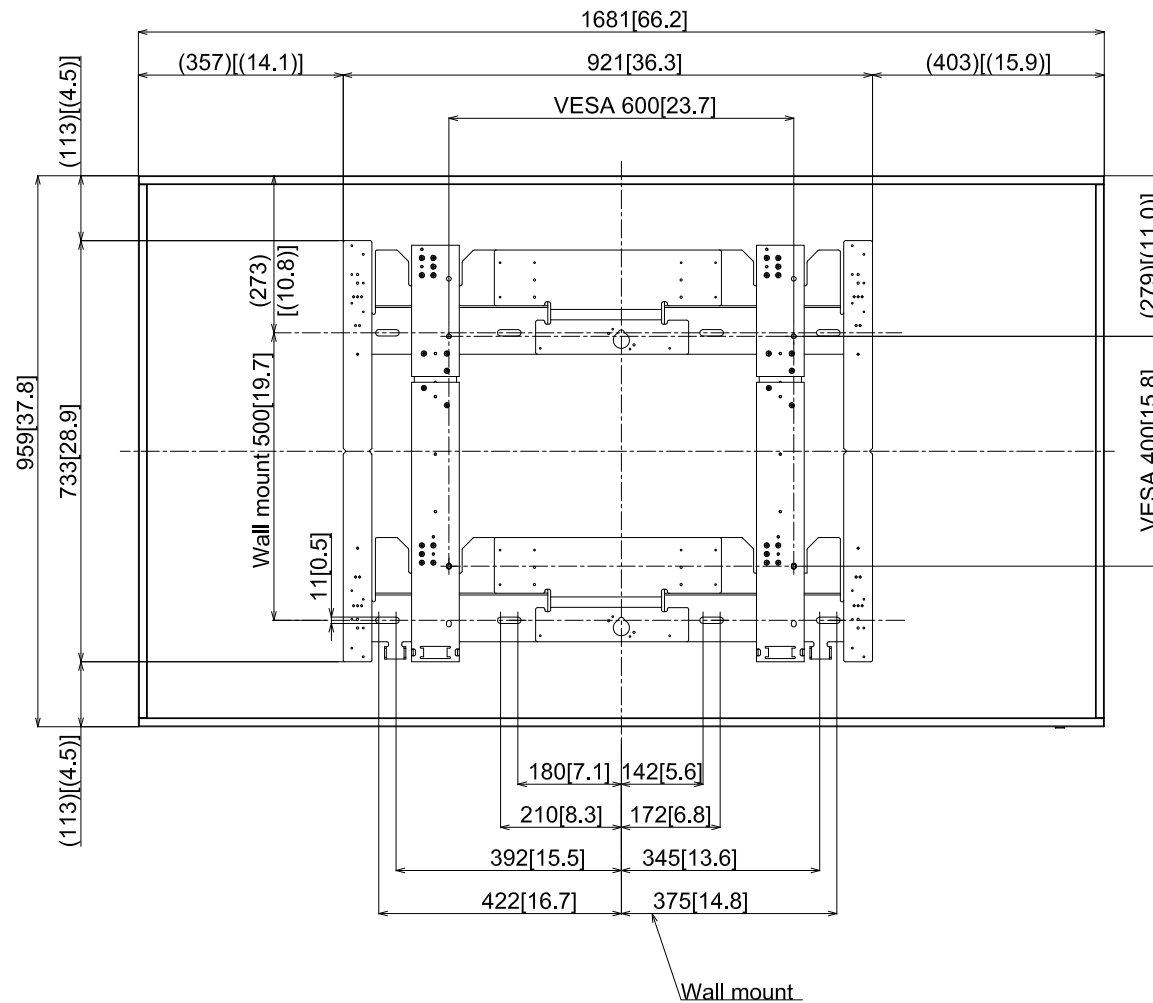

75-inch Class 4K UHD LCD Display with Wall mounting bracket (Horizontal)

10-December-2018

Unit : mm [inches]

TH-75EQ1+TY-WK98PV1 (VESA 600×400)

Design and specification subject to change without notice.

75-inch Class 4K UHD LCD Display with Wall mounting bracket (Vertical)

10-December-2018
Unit : mm [inches]

TH-75EQ1+TY-WK98PV1 (VESA 400×600)

Design and specification subject to change without notice.