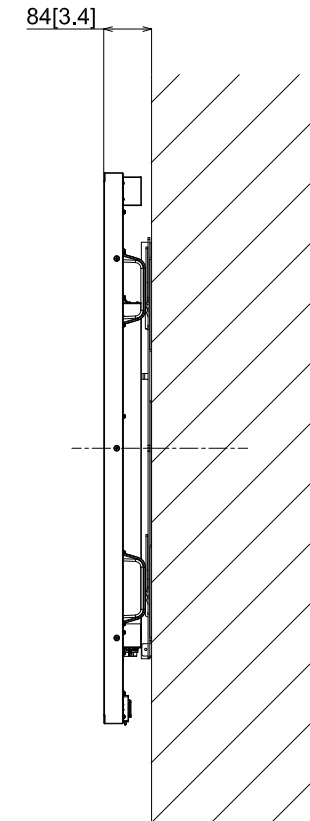

75-inch Class 4K UHD LCD Display with Wall mounting bracket (Horizontal)

10-December-2018

Unit : mm [inches]

TH-75EQ1+TY-WK98PV1 (VESA 600×400)

Design and specification subject to change without notice.

75-inch Class 4K UHD LCD Display with Wall mounting bracket (Vertical)

10-December-2018
Unit : mm [inches]

TH-75EQ1+TY-WK98PV1 (VESA 400×600)

Design and specification subject to change without notice.