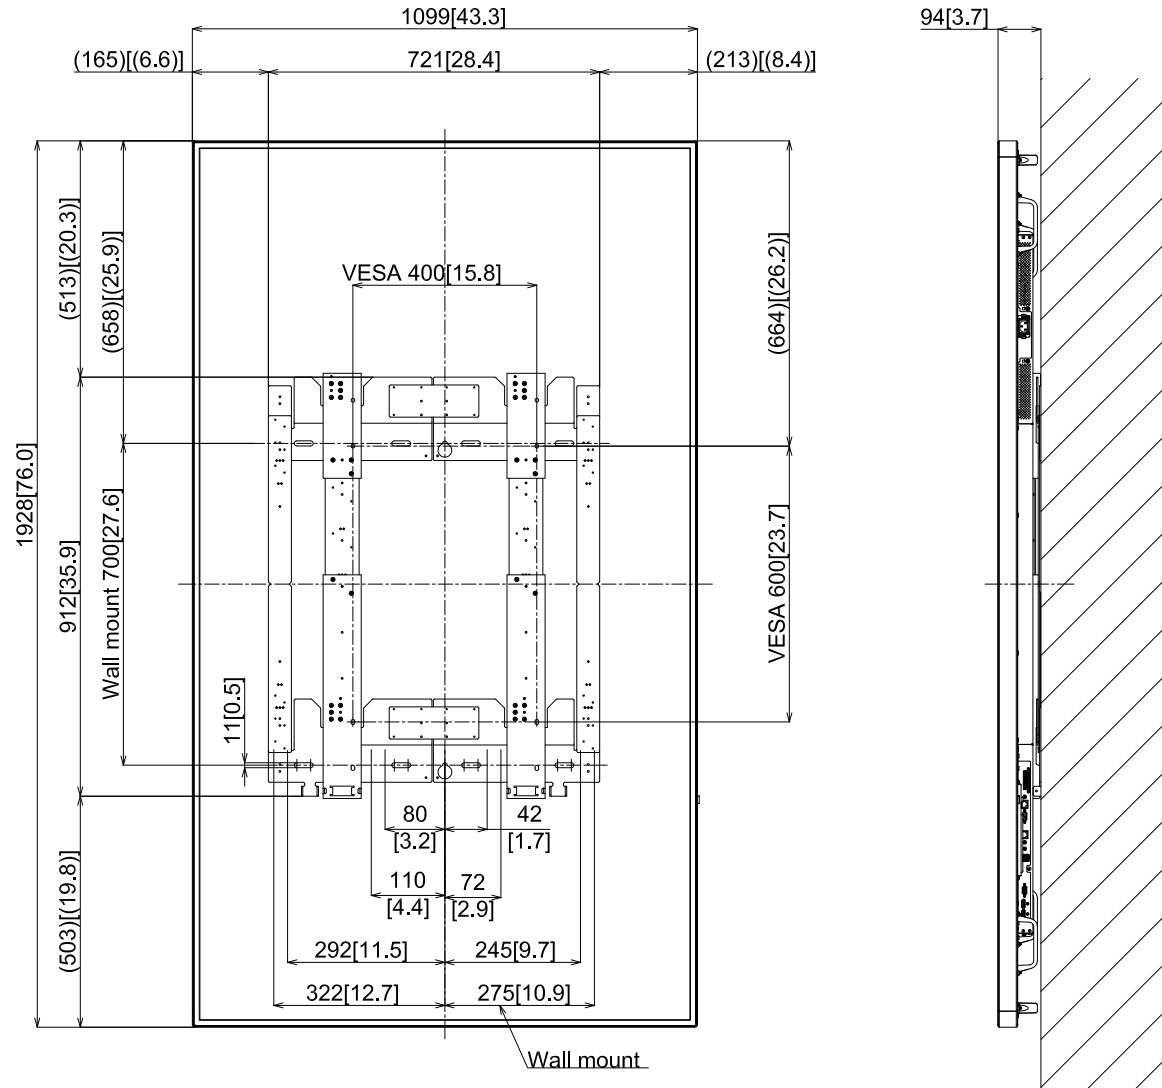

86-inch Class 4K UHD LCD Display with Wall mounting bracket (Horizontal)

11-December-2018

Unit : mm [inches]

TH-86SQ1/EQ1+TY-WK98PV1 (VESA 600×400)

Design and specification subject to change without notice.

86-inch Class 4K UHD LCD Display with Wall mounting bracket (Vertical)
 TH-86SQ1/EQ1+TY-WK98PV1 (VESA 400×600)

11-December-2018
 Unit : mm [inches]

Design and specification subject to change without notice.