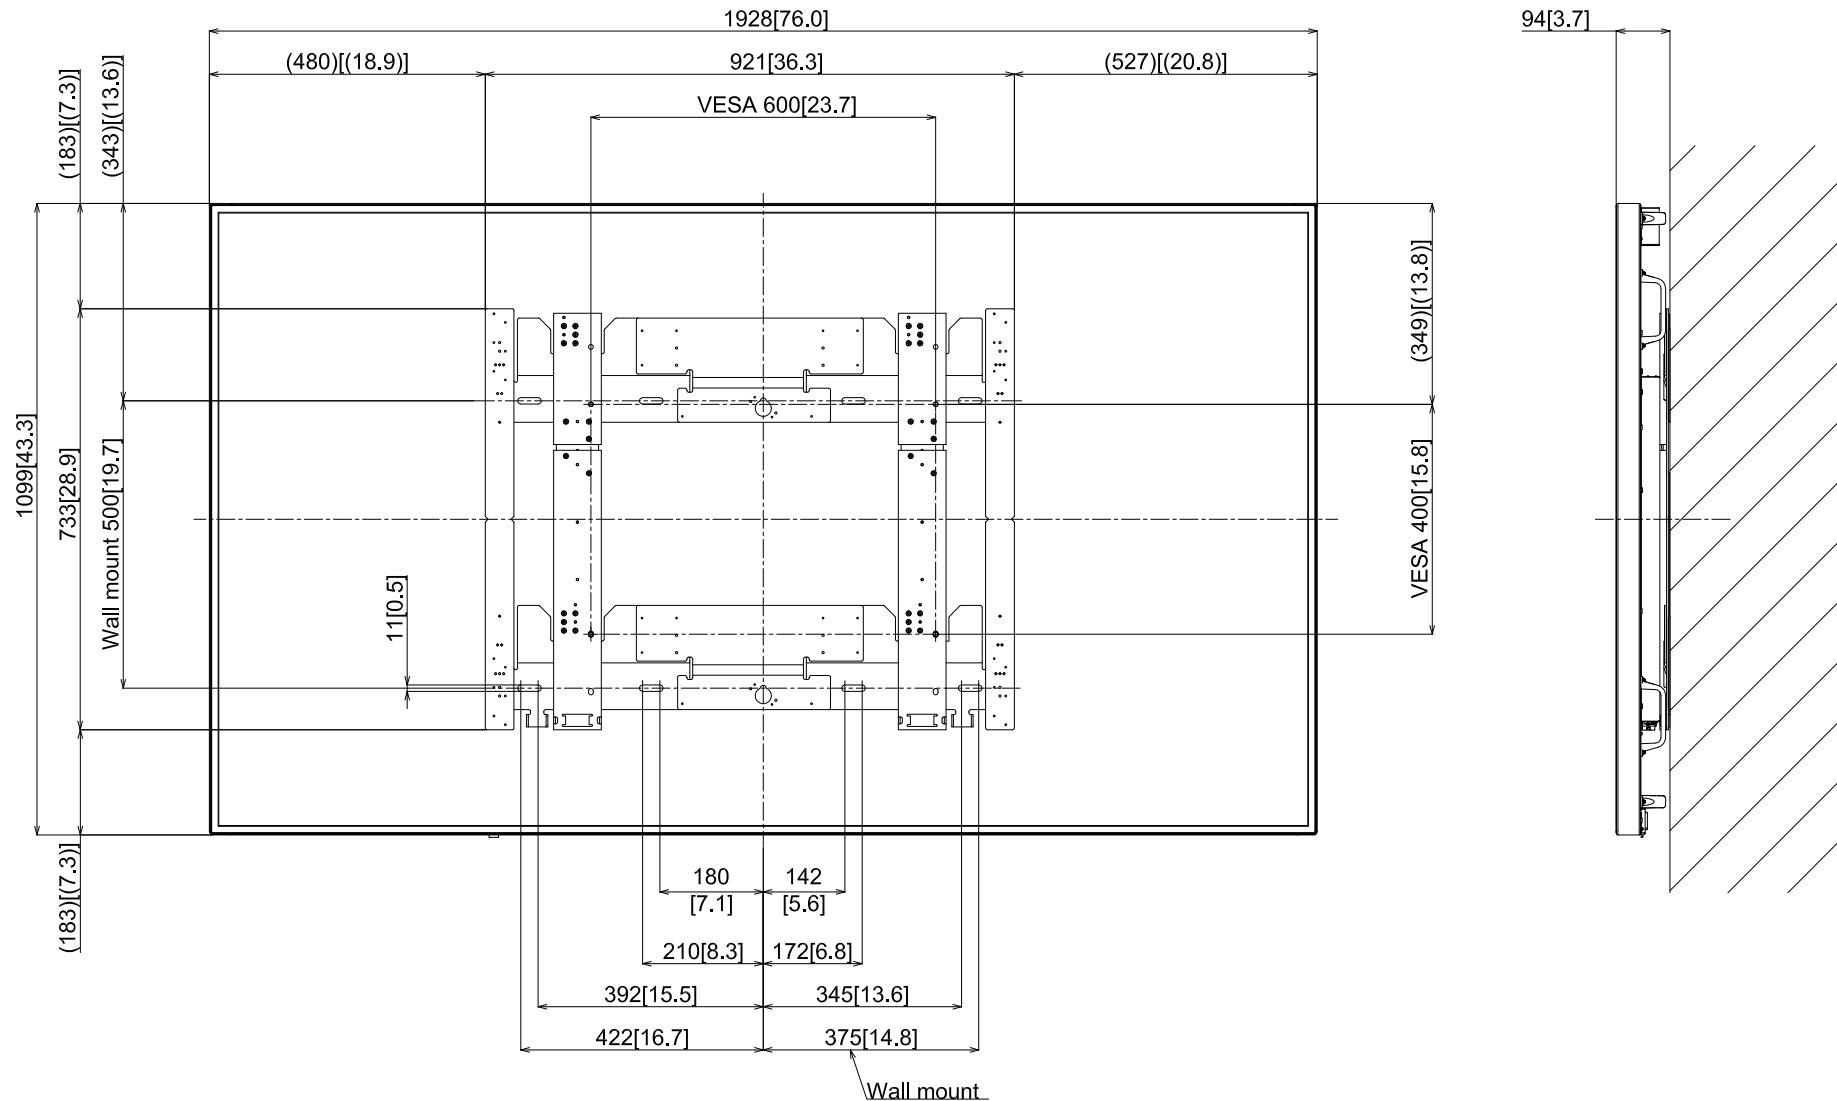

86-inch Class 4K UHD LCD Display with Wall mounting bracket (Horizontal)

11-December-2018

Unit : mm [inches]

TH-86SQ1/EQ1+TY-WK98PV1 (VESA 600×400)

Design and specification subject to change without notice.

86-inch Class 4K UHD LCD Display with Wall mounting bracket (Vertical)
 TH-86SQ1/EQ1+TY-WK98PV1 (VESA 400×600)

11-December-2018
 Unit : mm [inches]

Design and specification subject to change without notice.