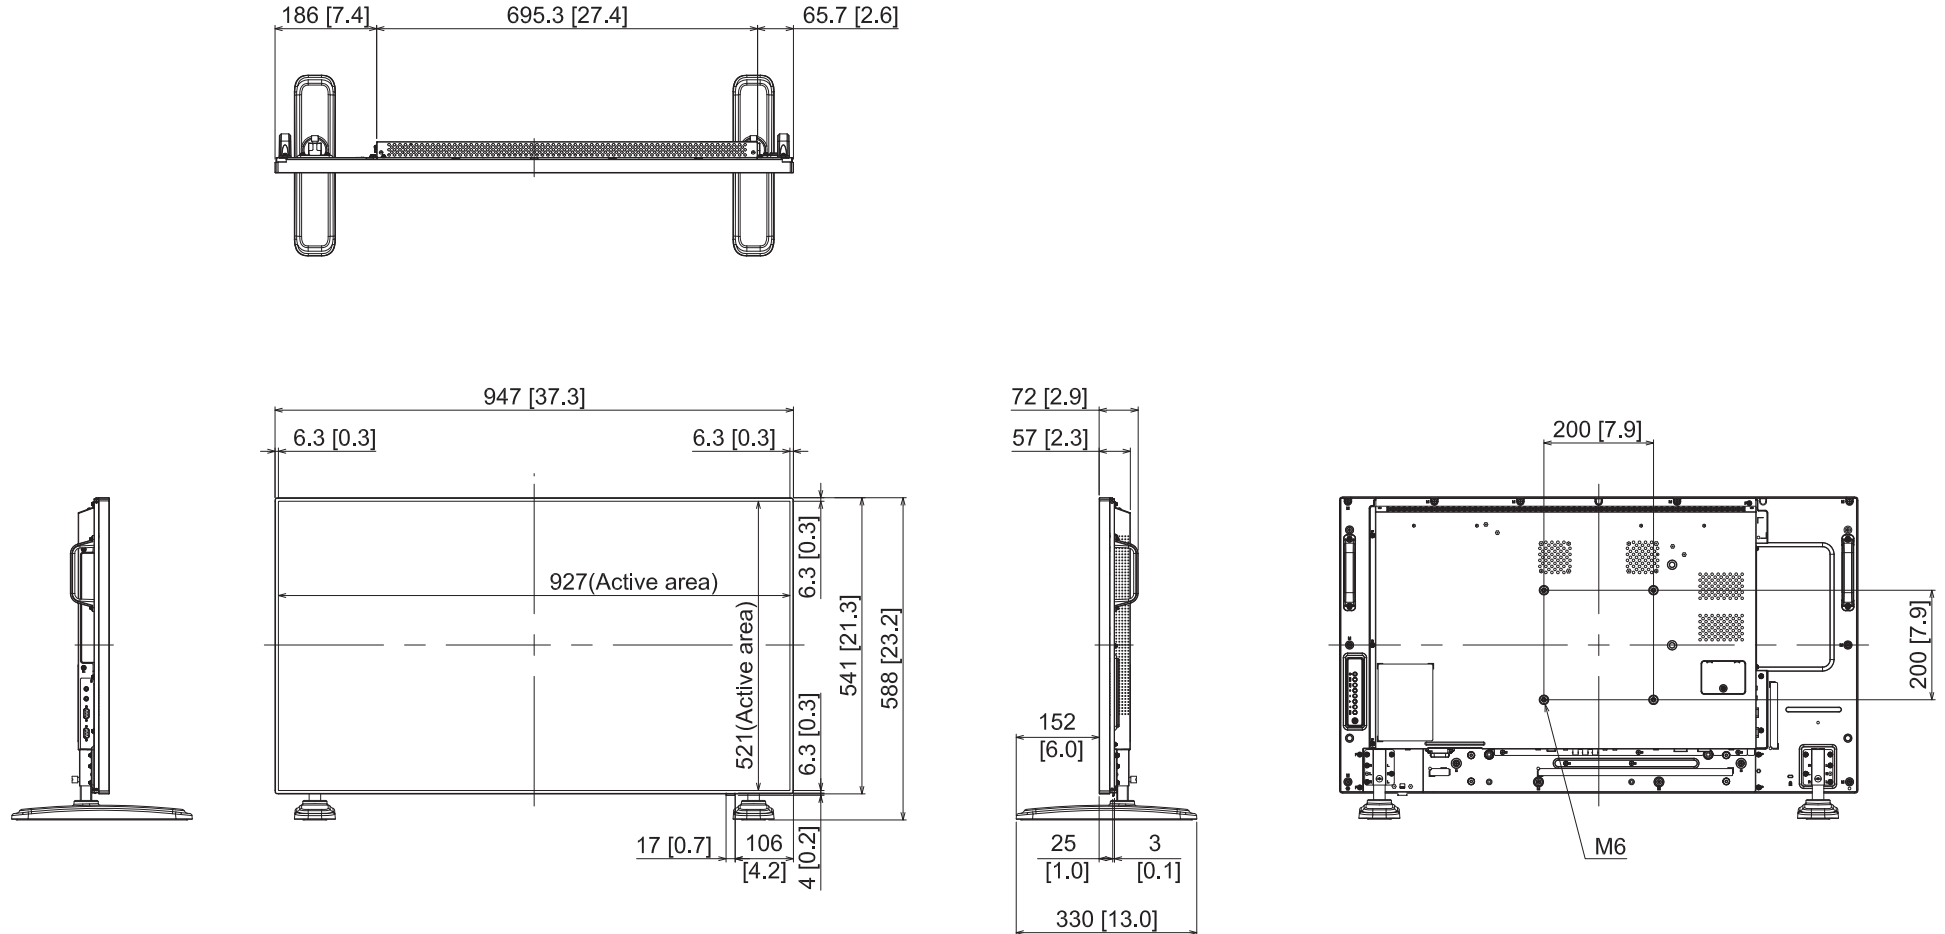

42-inch FULL HD LCD Display with Pedestal Stand TH-42LF8/TH-42LF80+TY-ST43PE8

12-NOVEMBER-2015

Unit : mm [inches]

Design and specification subject to change without notice.