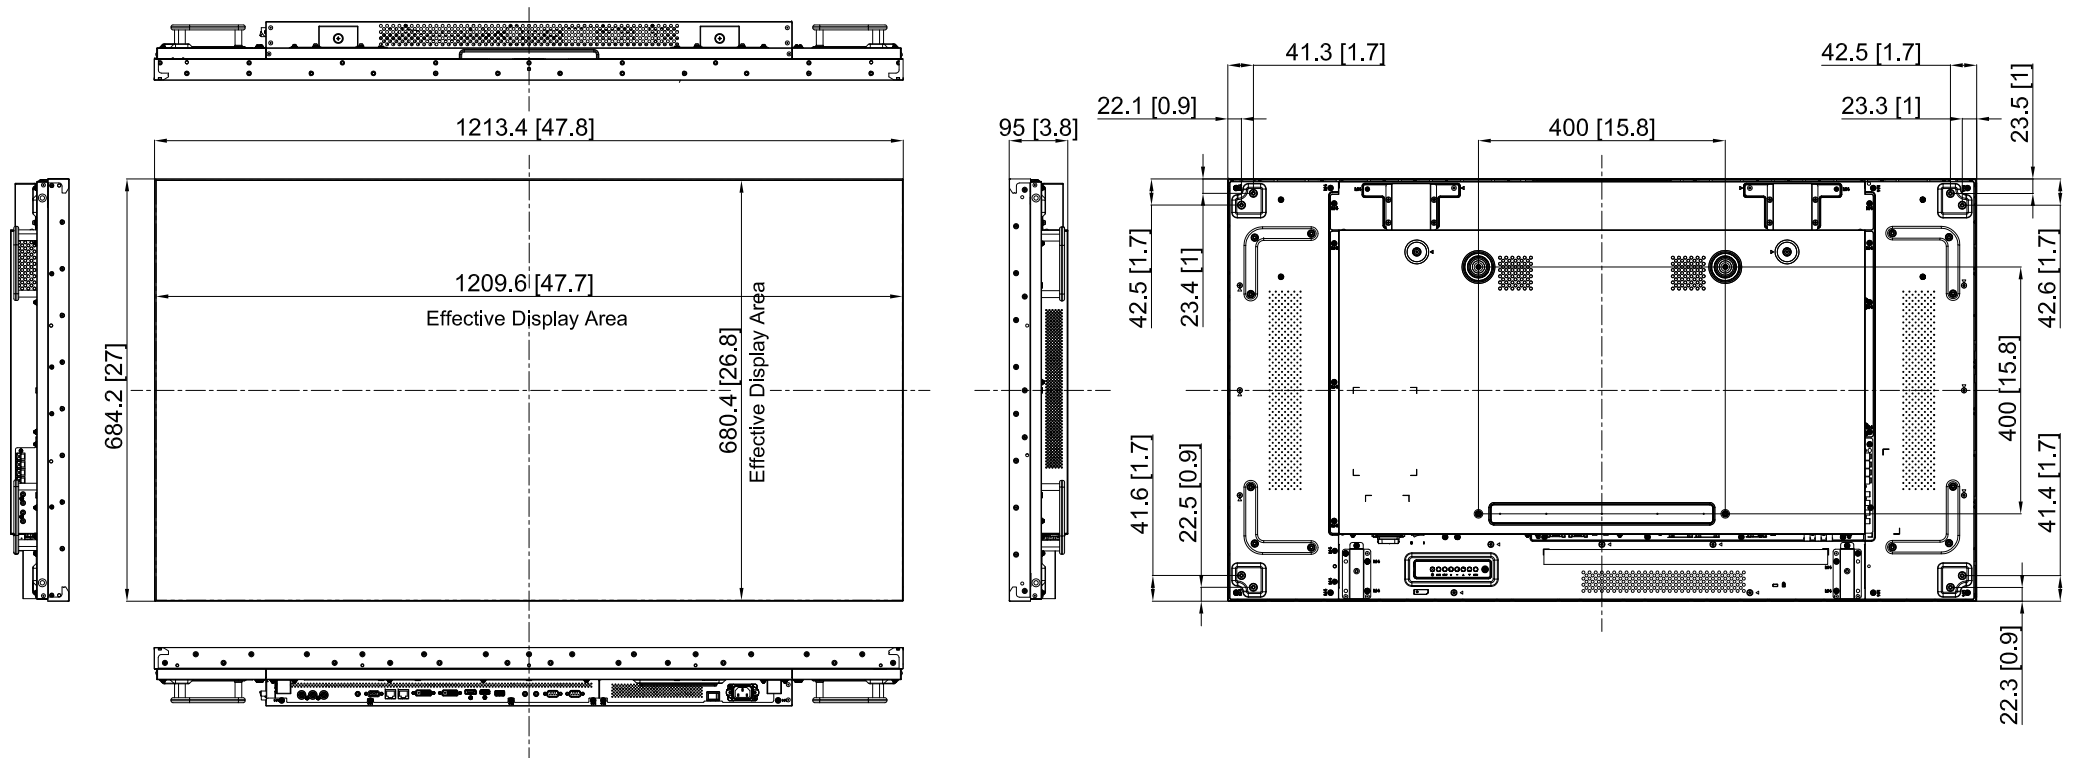

55-inch Class Ultra Narrow Bezel LED Display

TH-55LFV70

2-OCTOBER-2014

Unit : mm [inches]

Design and specifications subject to change without notice.

© Panasonic Corporation 2014