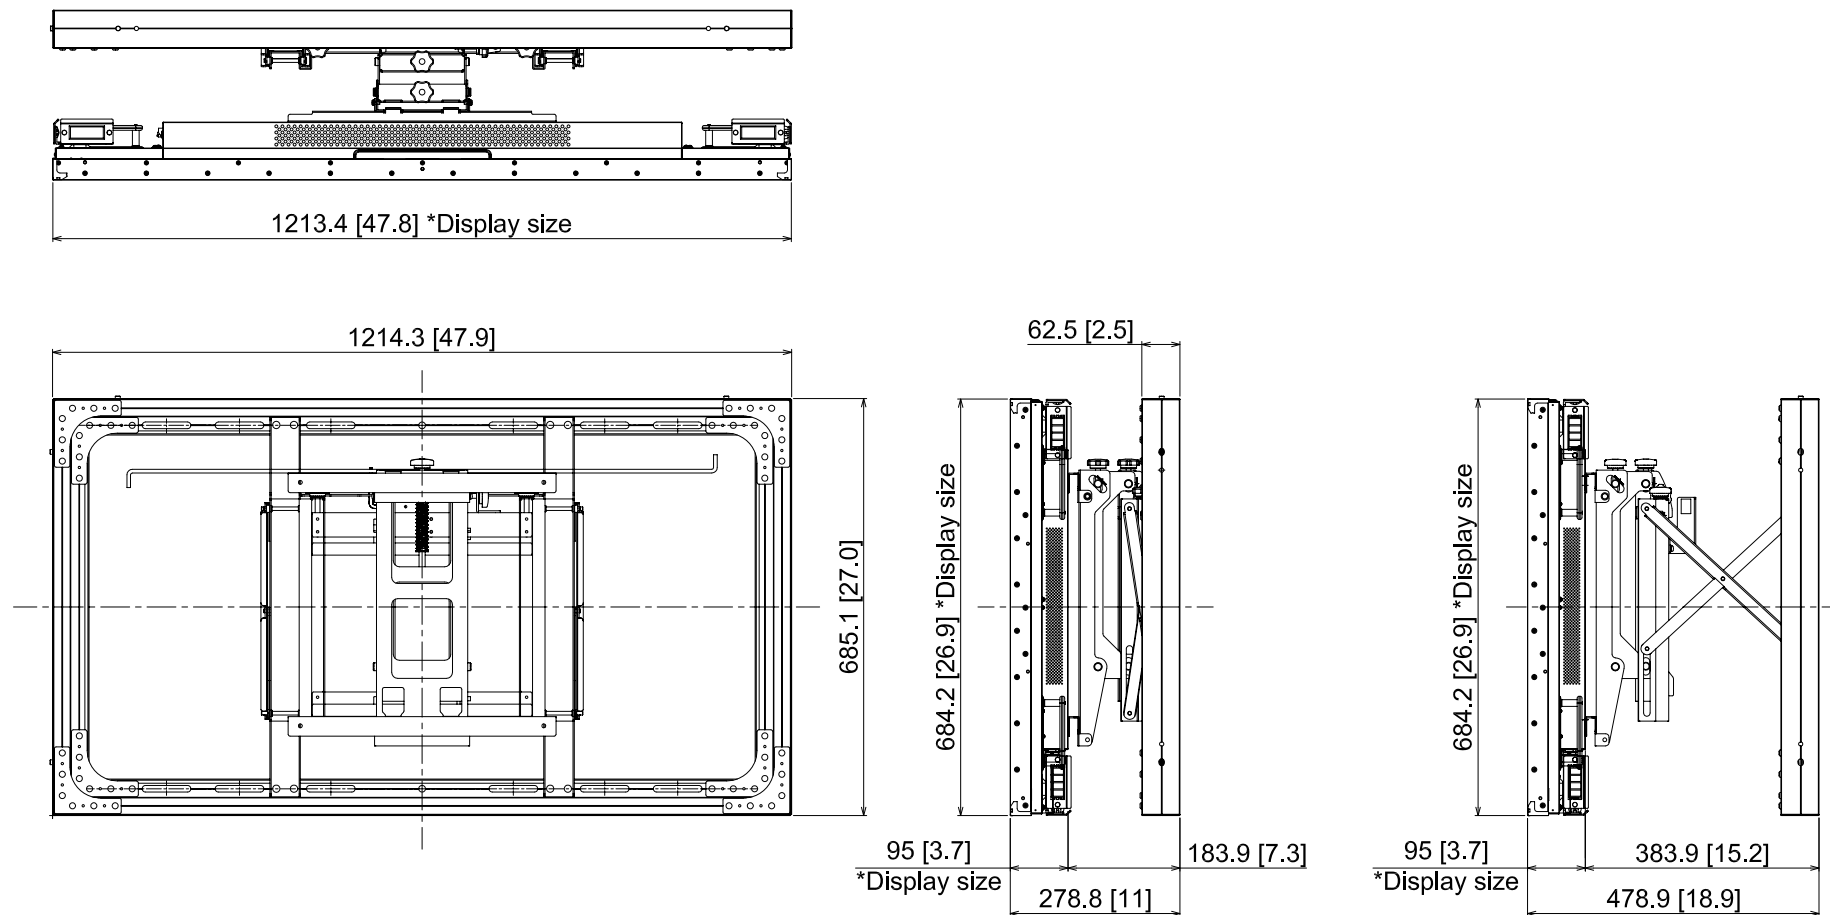

55-inch Class Video Wall Display with Installation Mount

18-May-2017
Unit : mm [inches]

TH-55LFV8 + TY-VK55LV1

Design and specification subject to change without notice.