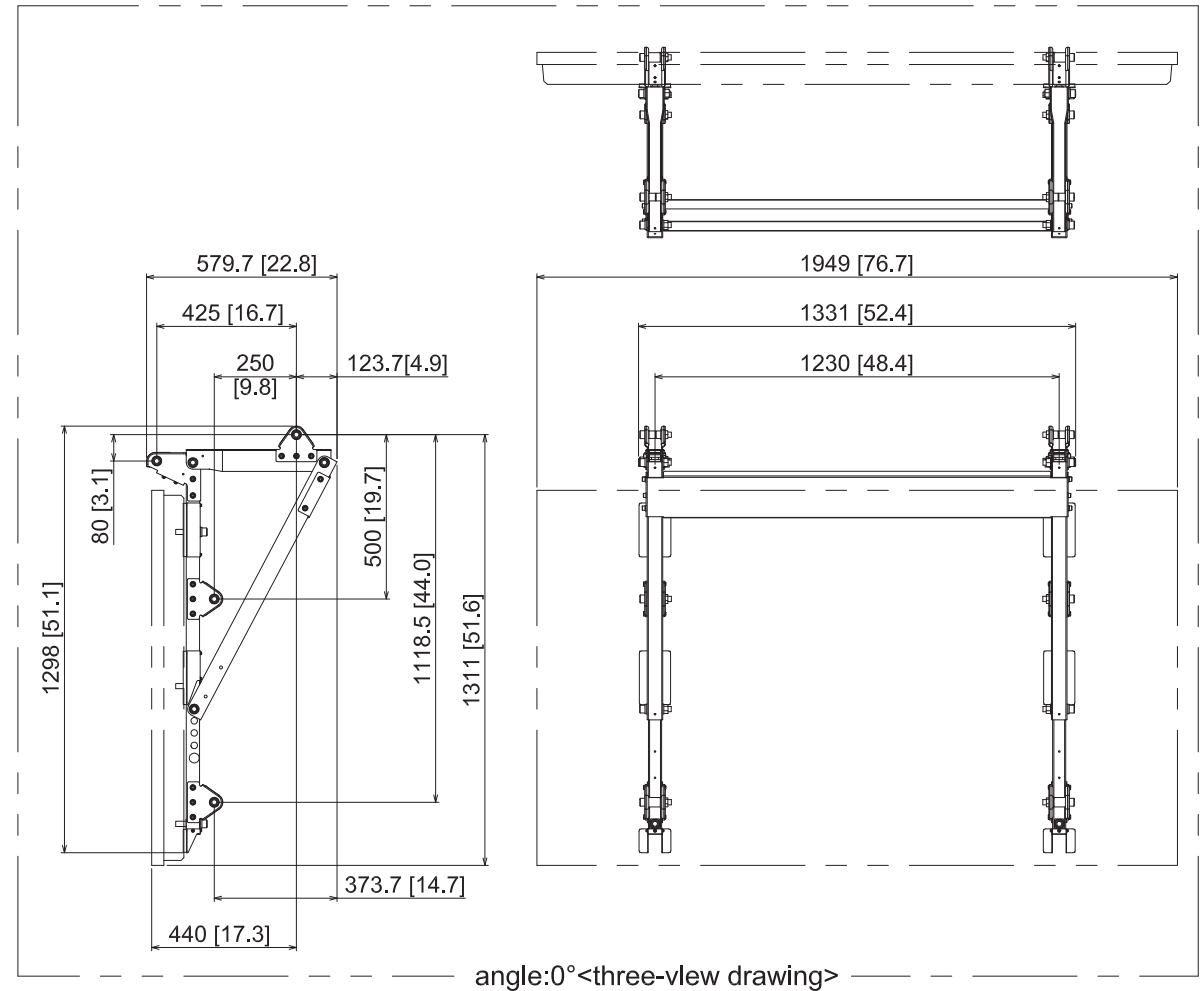

## TH-84LQ70+TY-CE85PS12

\* Actual resolution: 3840 x 2160 px

27-JANUARY-2015

Unit : mm [inches]

angle:5°

angle:10°

angle:0° <three-view drawing>

Tilt angle limited to 10 degree maximum.  
Design and specifications subject to change without notice.