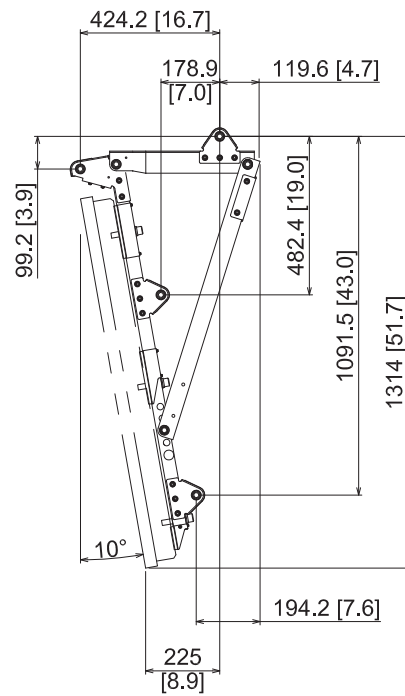

## TH-84LQ70+TY-CE85PS12

\* Actual resolution: 3840 x 2160 px

27-JANUARY-2015

Unit : mm [inches]

angle:5°

angle:10°

angle:0° <three-view drawing>

Tilt angle limited to 10 degree maximum.  
Design and specifications subject to change without notice.