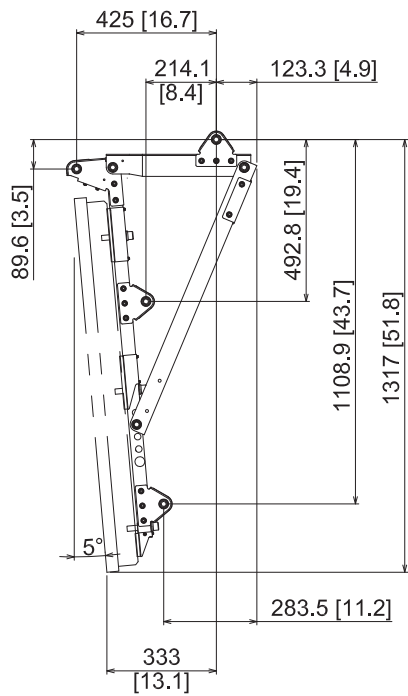

# 84-inch Class 4K\* UHD LCD Display

## TH-84LQ70+TY-CE85PS12

\* Actual resolution: 3840 x 2160 px

27-JANUARY-2015

Unit : mm [inches]

angle:5°

angle:10°

angle:0° <three-view drawing>

Tilt angle limited to 10 degree maximum.  
Design and specifications subject to change without notice.