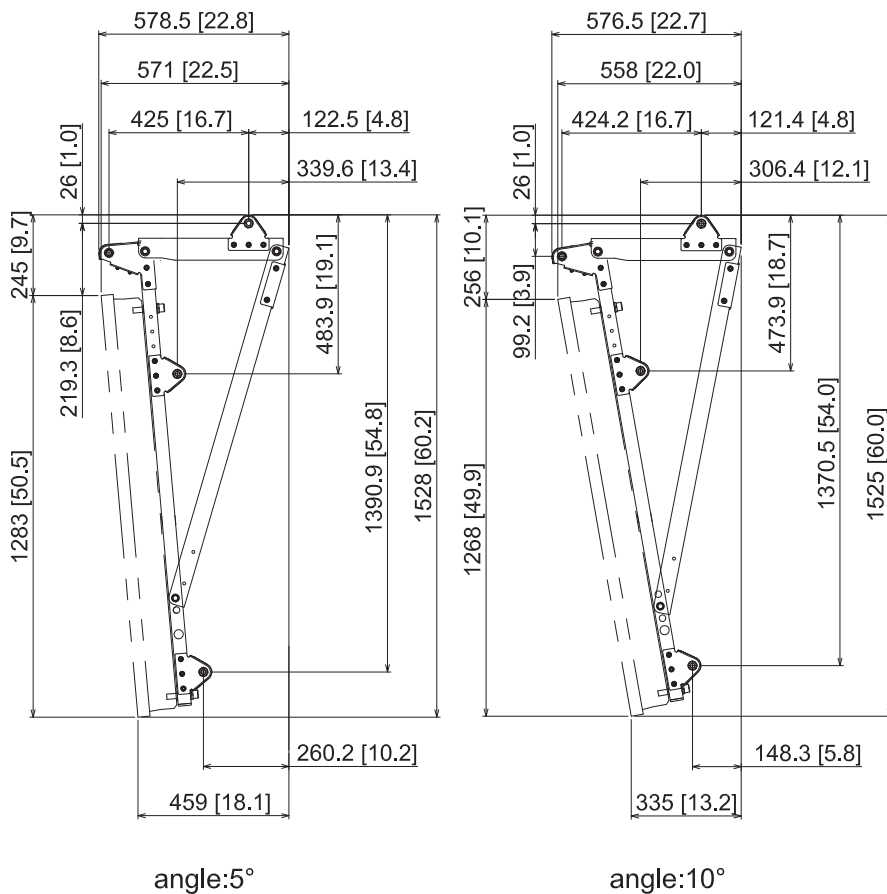

98-inch Class 4K* UHD LCD Display

TH-98LQ70+TY-CE103PS10

* Actual resolution: 3840 x 2160 px

27-JANUARY-2015

Unit : mm [inches]

Tilt angle limited to 10 degree maximum.
Design and specifications subject to change without notice.