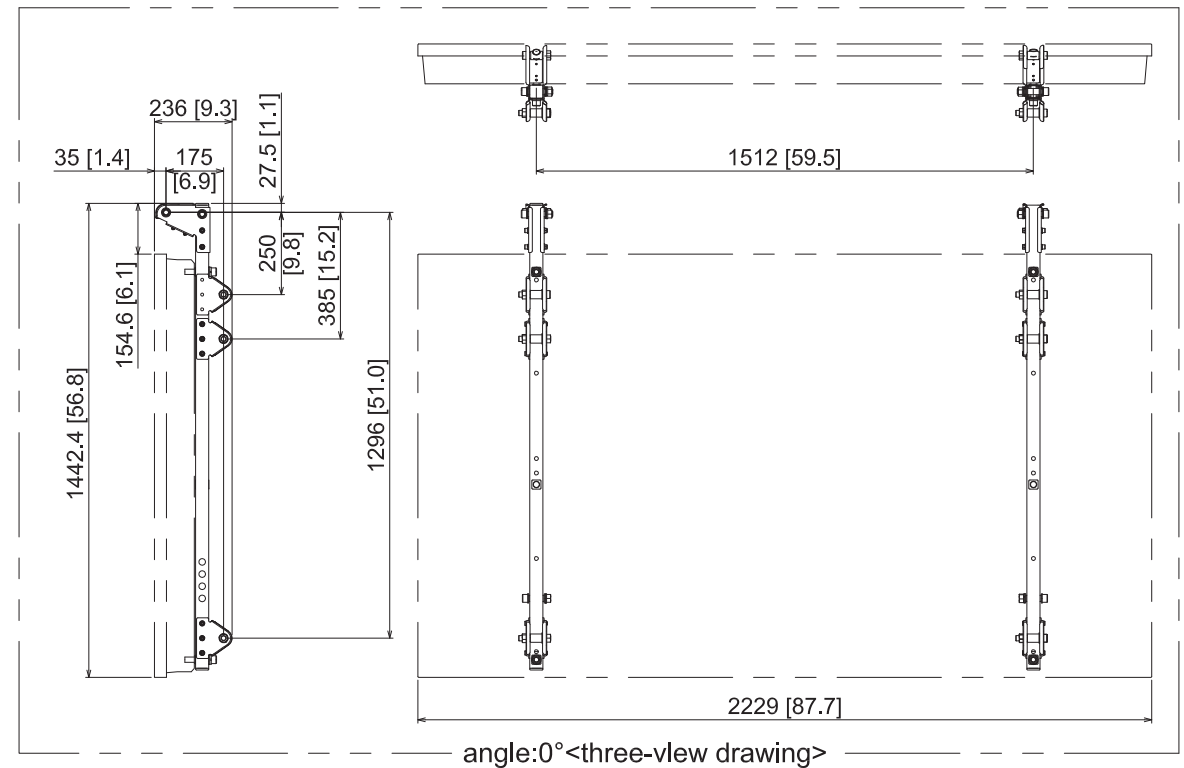

98-inch Class 4K* UHD LCD Display

TH-98LQ70+TY-CE103PS10

* Actual resolution: 3840 x 2160 px

27-JANUARY-2015

Unit : mm [inches]

Tilt angle limited to 10 degree maximum.
Design and specifications subject to change without notice.