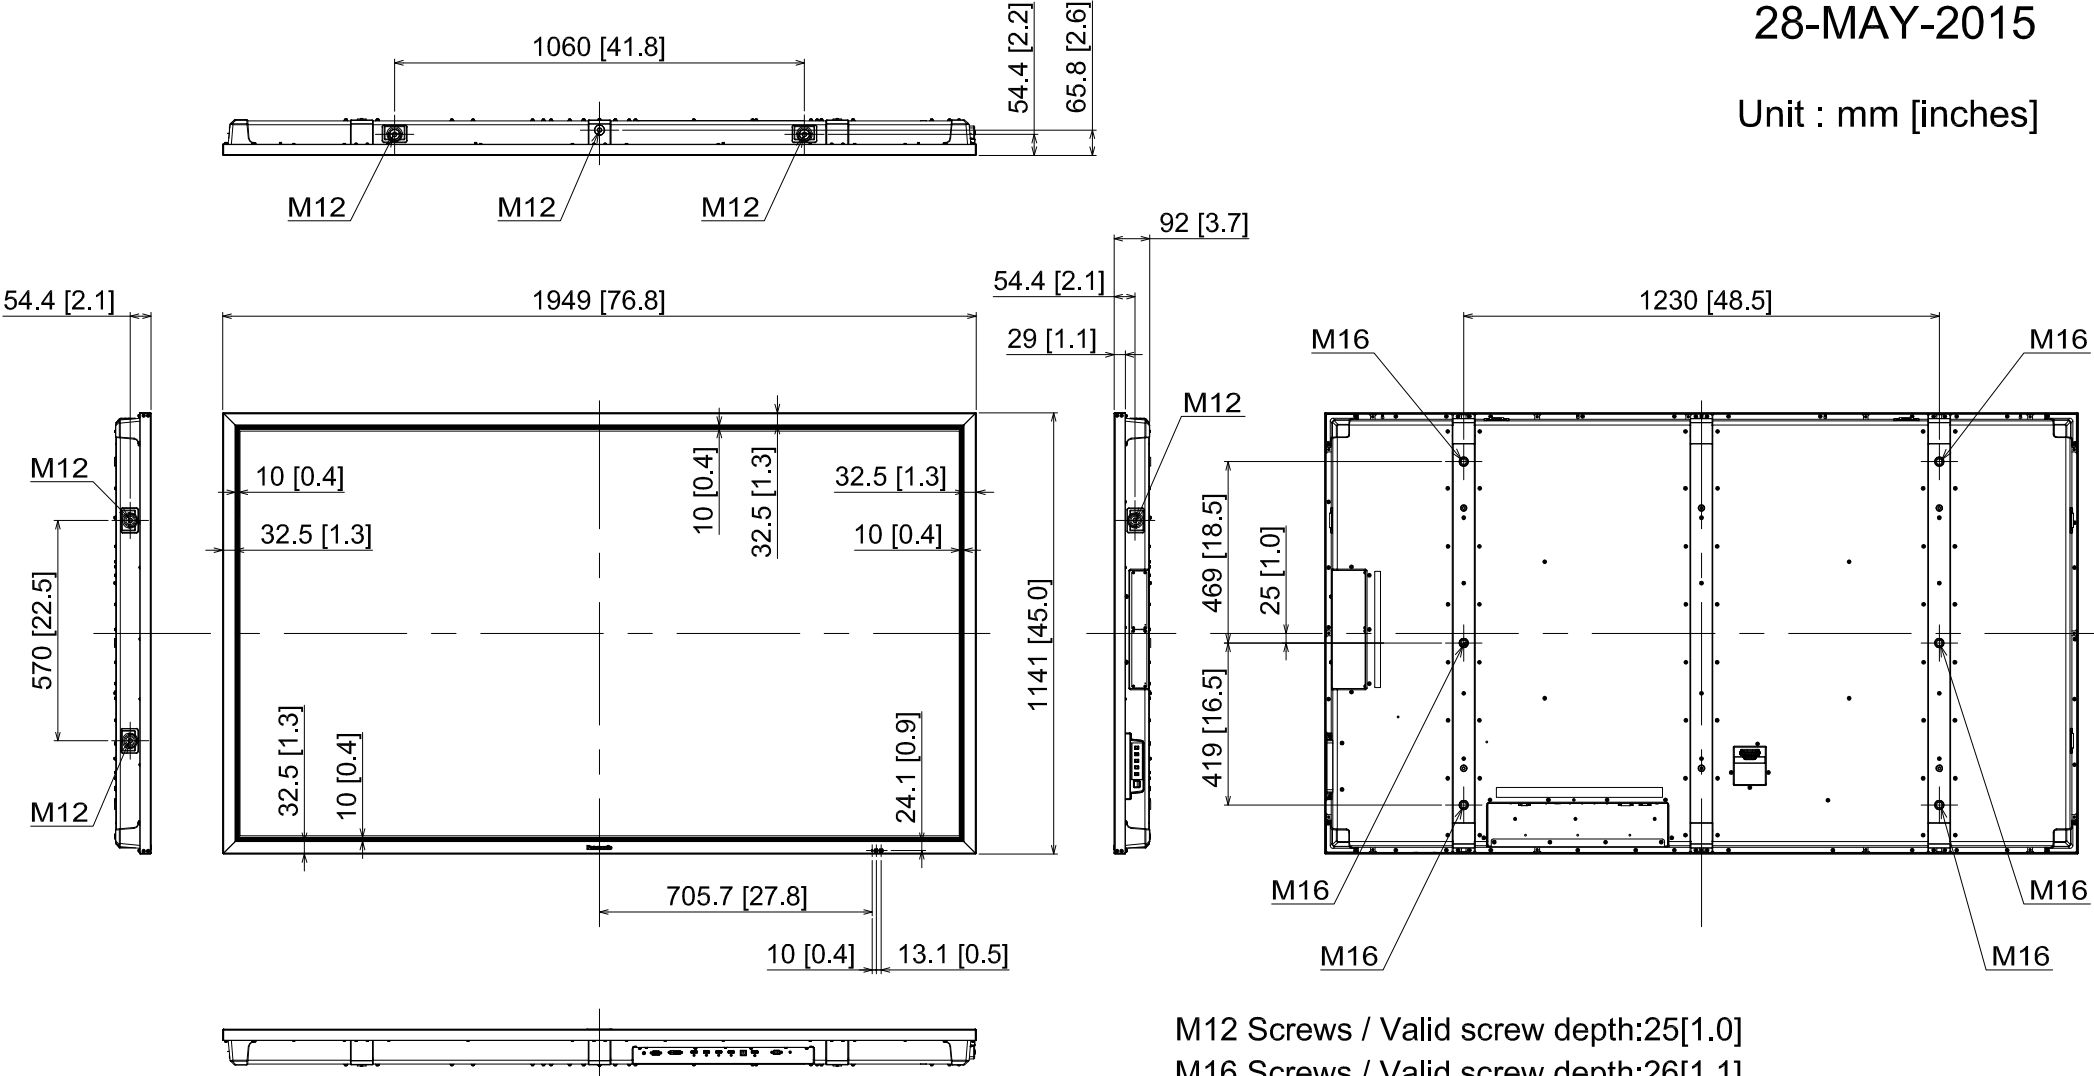

84-inch Class 4K* UHD LCD Display

* Actual resolution: 3840 x 2160 px

TH-84LQ70L

28-MAY-2015

Unit : mm [inches]

M12 Screws / Valid screw depth:25[1.0]
 M16 Screws / Valid screw depth:26[1.1]

Design and specifications subject to change without notice.