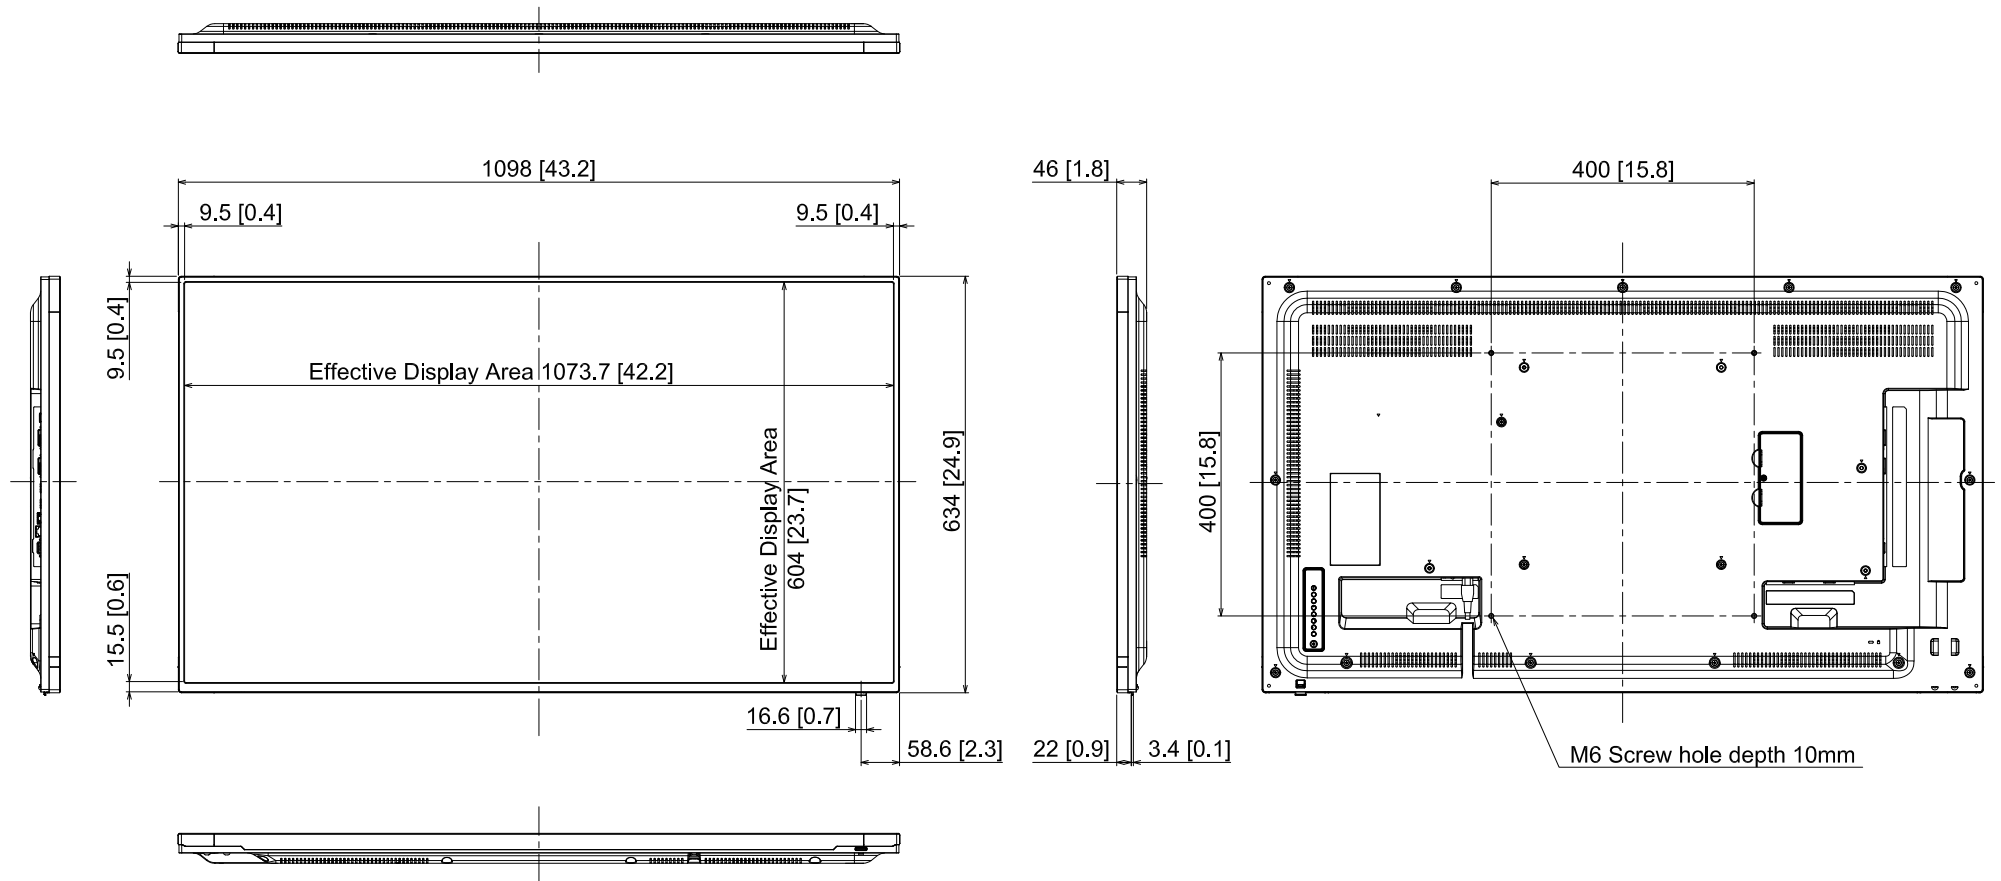

49-inch Class FULL HD LCD Display

TH-49SF2

28-April-2017
Unit : mm [inches]

Design and specification subject to change without notice.