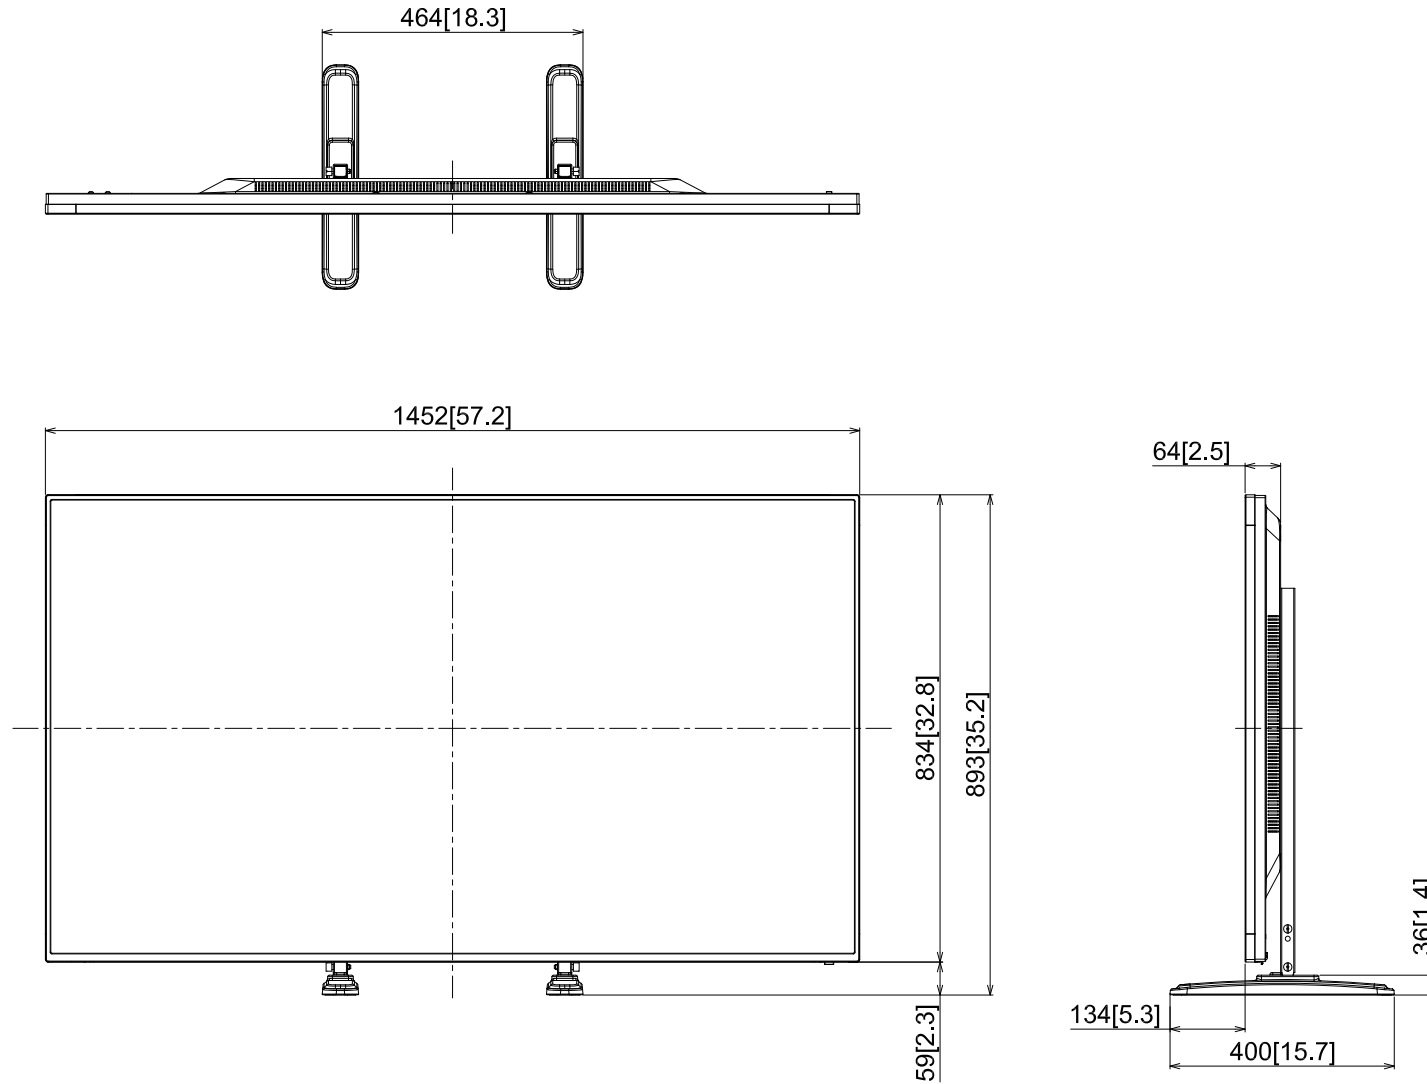

65-inch Class Full HD LCD Display With Pedestal Stand

27-June-2017
Unit : mm [inches]

TH-65SF2+TY-ST55PE9

Design and specification subject to change without notice.