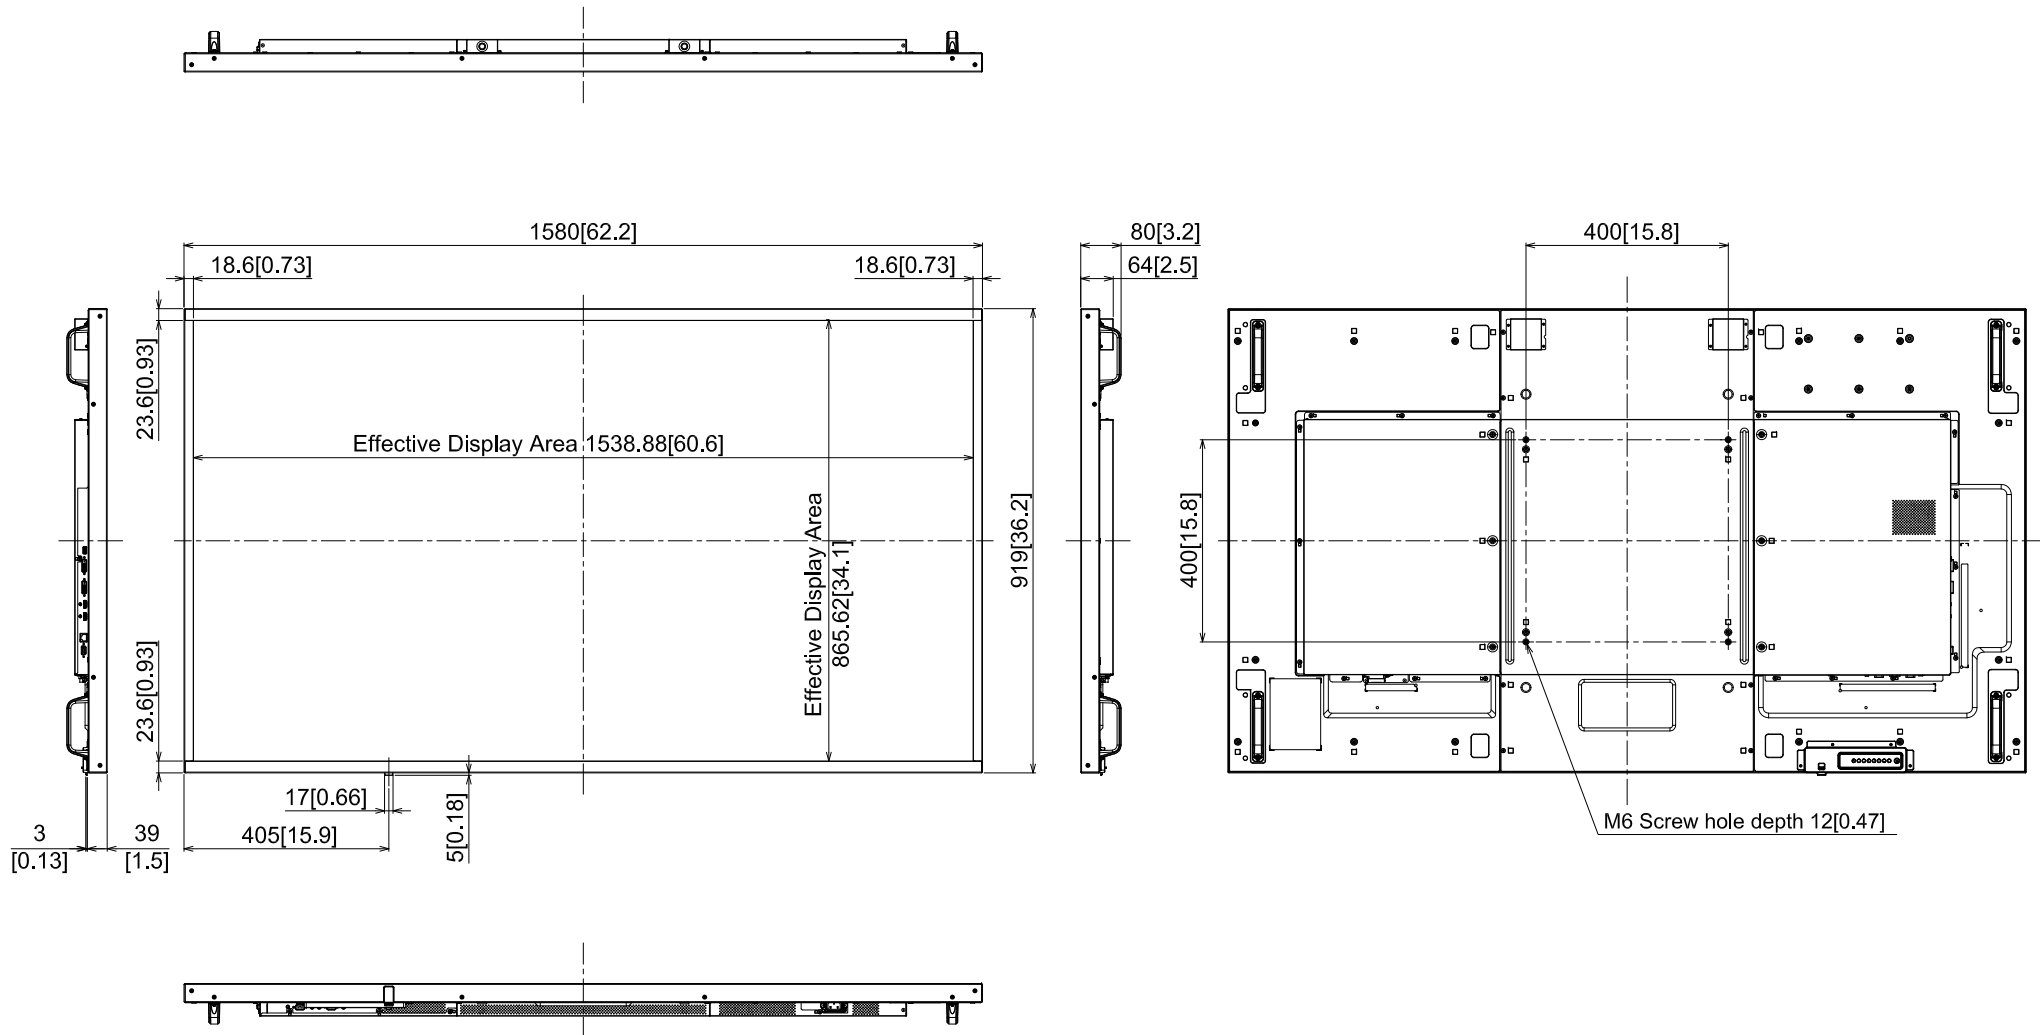

70-inch Class Full HD LCD Display

TH-70SF2H

6-November-2017

Unit : mm [inches]

Design and specification subject to change without notice.