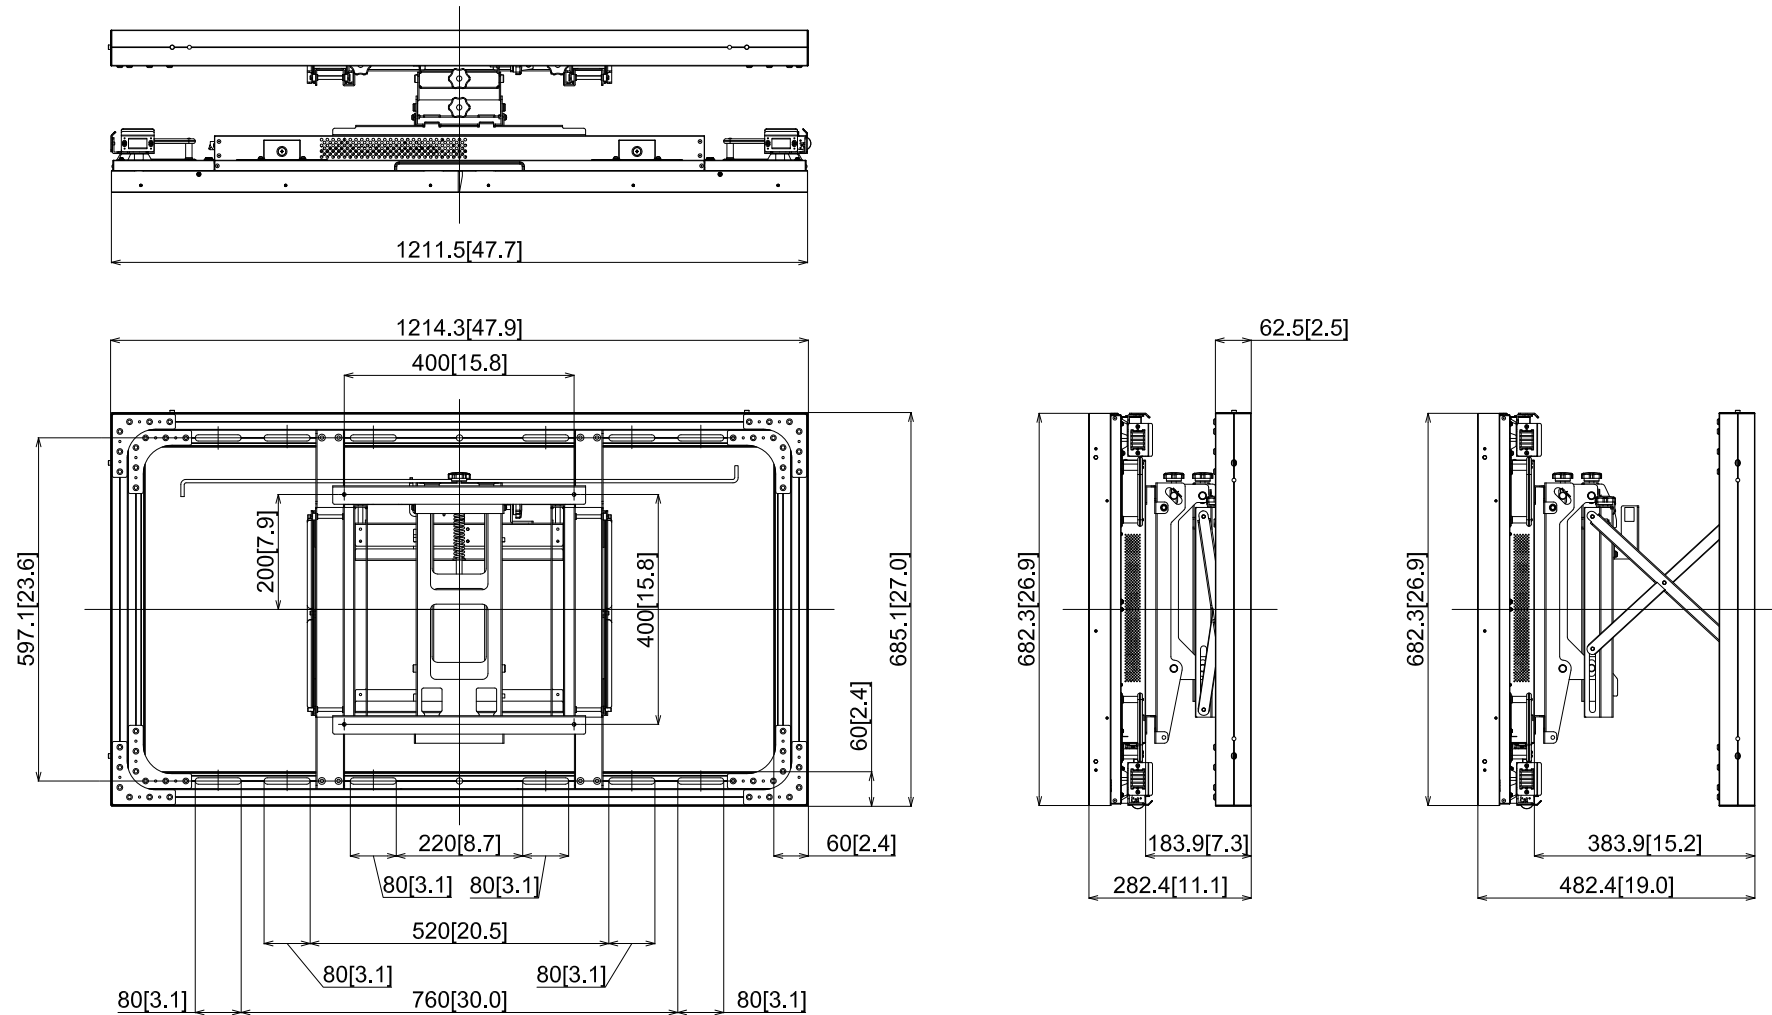

55-inch Class Video Wall Display with Installation mount
 TH-55VF1H + TY-VK55LV2(LV1)

31-July-2018
 Unit : mm [inches]

Design and specification subject to change without notice.