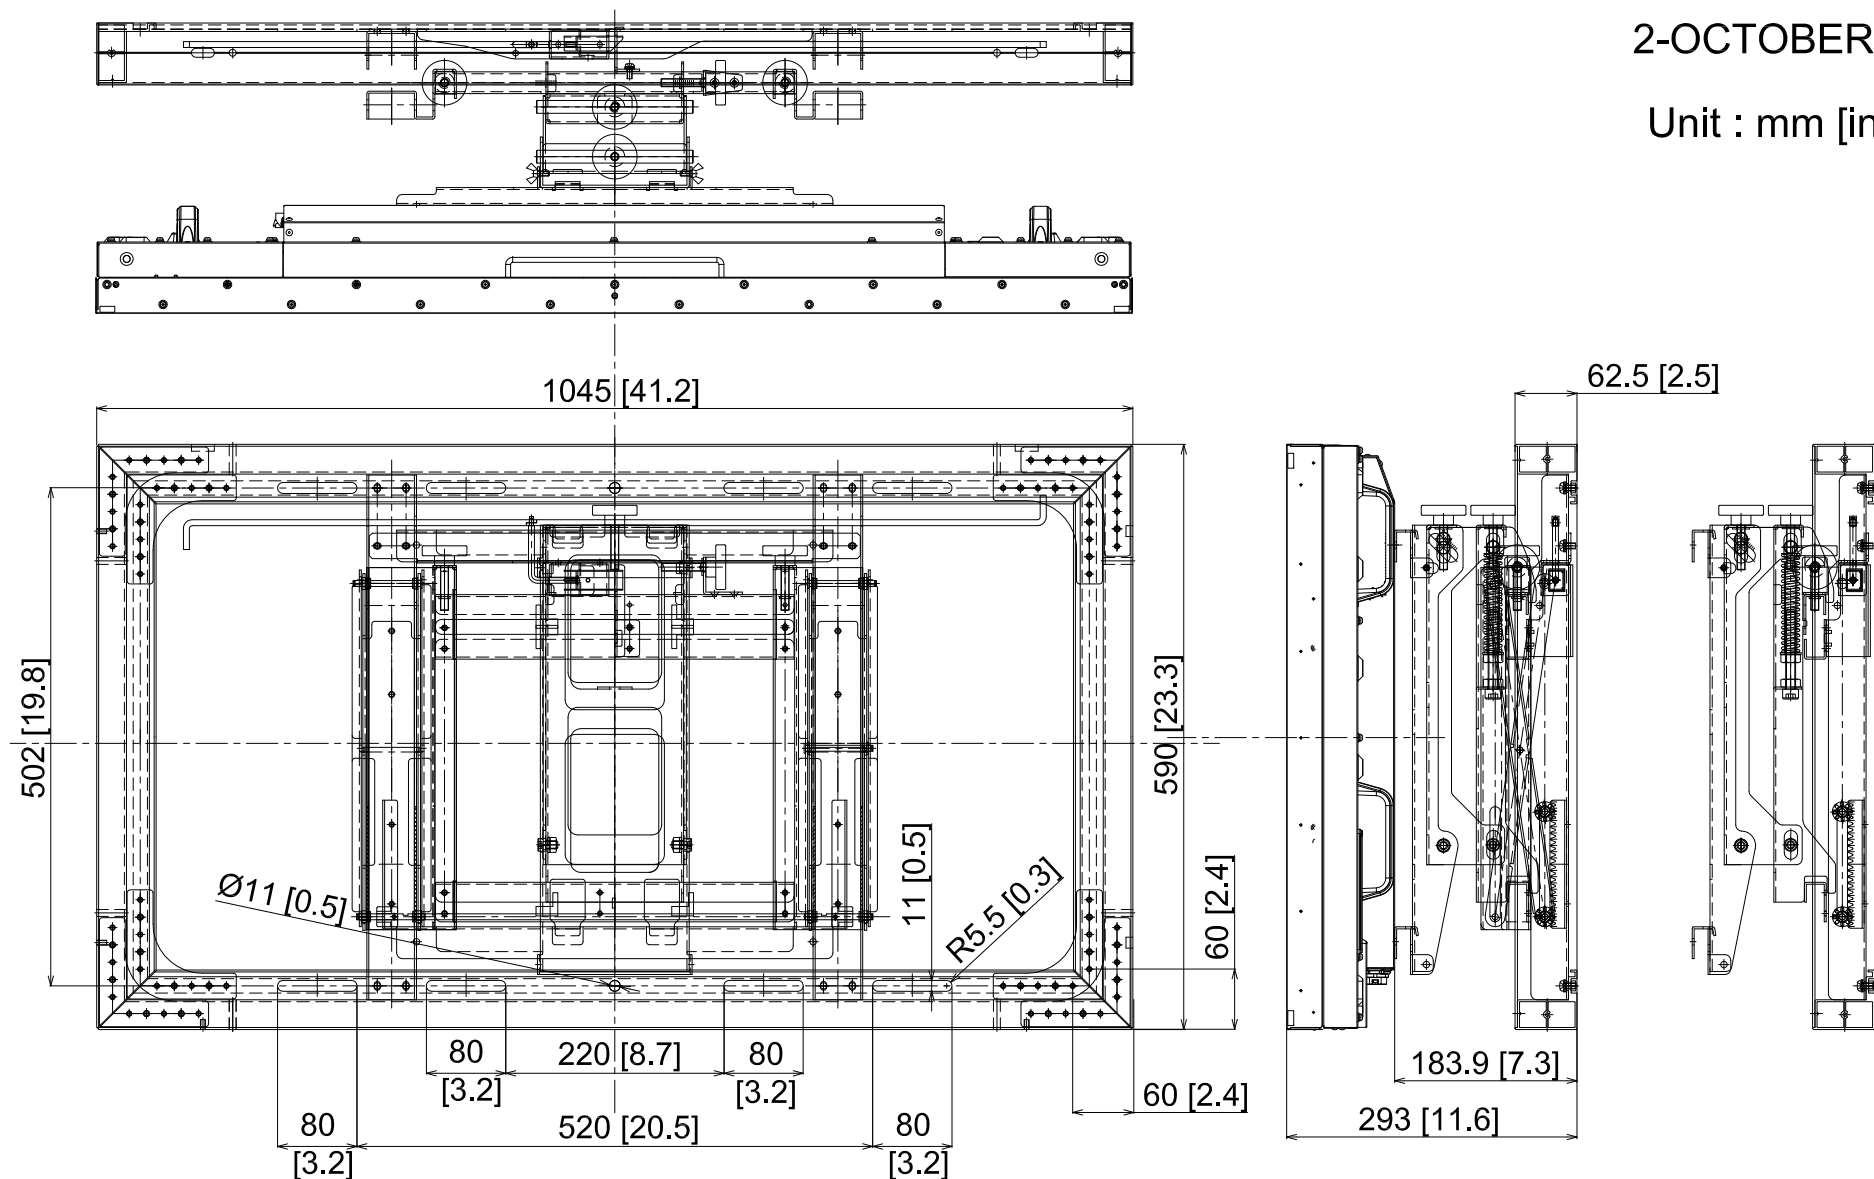

# 47-inch Class Video Wall with Installation Mount

## TH-47LFV5+TY-VK47LV1

2-OCTOBER-2014

Unit : mm [inches]

Design and specifications subject to change without notice.